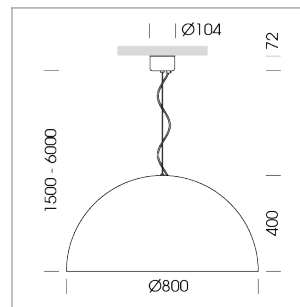

### LIGHT TECHNOLOGY

LED	E27
Light colour	828
Luminous flux	1055 lm
System power	13 W
Luminaire Efficiency	81 lm/W
Reflector	freistrahlend
Beam angle	80°

### LUMINAIRE

Protection rating . class	IP 20 . I
Luminaire colour	black

Decorative suspended luminaire with hub holder E27, max 150W, shade made of painted aluminium, black / pure white, metal trim ring (diameter 95mm) around hub holder, 28 ventilation openings (diameter 5mm) concentric circular arrangement, double-insulated cabling, clamping device on cable ends if feed cable > 80 mm, power feed cable and canopy black, steel cable hanging set, ceiling-mounting, 3m cable

All light-measurements are based on the application with 13 watt LED lamp (Art. No.: 64110MM21113)

Note: All data are typical values. System features may change with product improvements due to technical advances. Errors excepted.