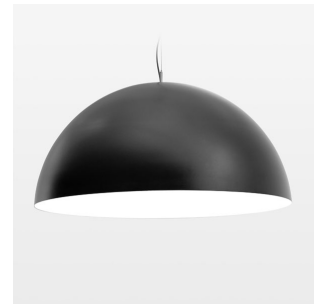

## Pendiro QT

Article number: 6421000105

### LIGHT TECHNOLOGY

LED	E27
Light colour	828
Luminous flux	1055 lm
System power	13 W
Luminaire Efficiency	81 lm/W
Reflector	freistrahlend
Beam angle	80°

### LUMINAIRE

Protection rating . class	IP 20 . I
Luminaire colour	black

Decorative suspended luminaire with hub holder E27, max 150W, shade made of painted aluminium, black / pure white, metal trim ring (diameter 95mm) around hub holder, 28 ventilation openings (diameter 5mm) concentric circular arrangement, double-insulated cabling, clamping device on cable ends if feed cable > 80 mm, power feed cable and canopy black, steel cable hanging set, ceiling-mounting, 3m cable