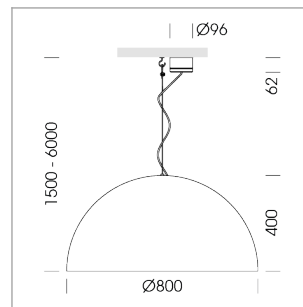

Pendiro QT

Article number: 6421000111

LIGHT TECHNOLOGY

LED	COB
Light colour	835
Luminous flux	3020 lm
System power	23 W
Luminaire Efficiency	131 lm/W
Reflector	Flood
Beam angle	44°

LUMINAIRE

Protection rating . class	IP 20 . I
Luminaire colour	black

OPTIONAL

Decorative suspended luminaire with integrated LED lighting head, black, incl. translucent acrylic cylinder for homogeneous illumination of the inner surface, rated lamp lifetime of the LED L80/B10 > 50000 h, colour rendering index CRI 80, chromaticity tolerance 2 SDCM (initial), reflector 99,99% high-purity aluminium in MIRO-Silver®, rotation- symmetrical reflector with circular light distribution pattern, segmented and faceted, glas cover, shade made of painted aluminium, black / traffic yellow, 28 ventilation openings (diameter 5mm) concentric circular arrangement, power feed cable and canopy in black, steel cable hanging set, ceiling-mounting, 3m cable, including driver

1.0 m	0.81	5314.0
2.0 m	1.62	1328.0
3.0 m	2.43	590.0
4.0 m	3.24	332.0
5.0 m	4.05	213.0
Ø (m)		E0(0°)(lx)