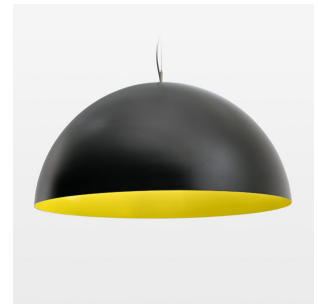

Pendiro QT

Article number: 6421000111

LIGHT TECHNOLOGY

LED	COB
Light colour	835
Luminous flux	3020 lm
System power	23 W
Luminaire Efficiency	131 lm/W
Reflector	Flood
Beam angle	44°

LUMINAIRE

Protection rating . class	IP 20 . I
Luminaire colour	black

OPTIONAL

Decorative suspended luminaire with integrated LED lighting head, black, incl. translucent acrylic cylinder for homogeneous illumination of the inner surface, rated lamp lifetime of the LED L80/B10 > 50000 h, colour rendering index CRI 80, chromaticity tolerance 2 SDCM (initial), reflector 99,99% high-purity aluminium in MIRO-Silver®, rotation- symmetrical reflector with circular light distribution pattern, segmented and faceted, glas cover, shade made of painted aluminium, black / traffic yellow, 28 ventilation openings (diameter 5mm) concentric circular arrangement, power feed cable and canopy in black, steel cable hanging set, ceiling-mounting, 3m cable, including driver