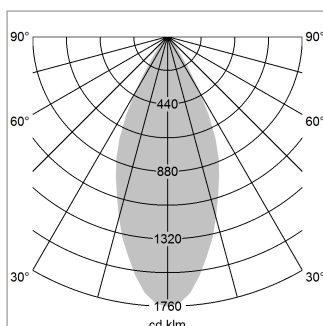

Pendiro QT

Article number: 6421000111

LIGHT TECHNOLOGY

LED	COB
Light colour	835
Luminous flux	3020 lm
System power	23 W
Luminaire Efficiency	131 lm/W
Reflector	Flood
Beam angle	44°

LUMINAIRE

Protection rating . class	IP 20 . I
Luminaire colour	black

OPTIONAL

Decorative suspended luminaire with integrated LED lighting head, black, incl. translucent acrylic cylinder for homogeneous illumination of the inner surface, rated lamp lifetime of the LED L80/B10 > 50000 h, colour rendering index CRI 80, chromaticity tolerance 2 SDCM (initial), reflector 99,99% high-purity aluminium in MIRO-Silver®, rotation- symmetrical reflector with circular light distribution pattern, segmented and faceted, glas cover, shade made of painted aluminium, black / traffic yellow, 28 ventilation openings (diameter 5mm) concentric circular arrangement, power feed cable and canopy in black, steel cable hanging set, ceiling-mounting, 3m cable, including driver

1.0 m	0.81	5314.0
2.0 m	1.62	1328.0
3.0 m	2.43	590.0
4.0 m	3.24	332.0
5.0 m	4.05	213.0
Ø (m)		E0(0°)(lx)