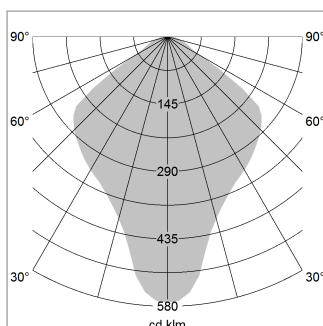

Pendiro QT

Article number: 6421000201

LIGHT TECHNOLOGY

LED	E27
Light colour	828
Luminous flux	1055 lm
System power	13 W
Luminaire Efficiency	81 lm/W
Reflector	freistrahlend
Beam angle	80°

LUMINAIRE

Protection rating . class	IP 20 . I
Luminaire colour	black

Decorative suspended luminaire with hub holder E27, max 150W, shade made of painted aluminium, black / traffic yellow, metal trim ring (diameter 95mm) around hub holder, 28 ventilation openings (diameter 5mm) concentric circular arrangement, double-insulated cabling, clamping device on cable ends if feed cable > 80 mm, power feed cable and canopy black, steel cable hanging set, ceiling-mounting, 6m cable

All light-measurements are based on the application with 13 watt LED lamp (Art. No.: 64110MM21113)

Note: All data are typical values. System features may change with product improvements due to technical advances. Errors excepted.

1.0 m	1.94	603.0
2.0 m	3.88	151.0
3.0 m	5.82	67.0
4.0 m	7.76	38.0
5.0 m	9.70	24.0
Ø (m)		E0(0°)(lx)