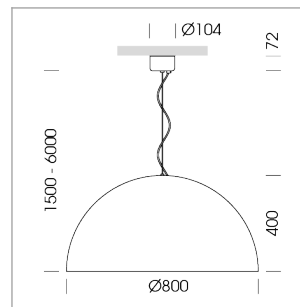

Pendiro QT

Article number: 6421000201

LIGHT TECHNOLOGY

LED	E27
Light colour	828
Luminous flux	1055 lm
System power	13 W
Luminaire Efficiency	81 lm/W
Reflector	freistrahlend
Beam angle	80°

LUMINAIRE

Protection rating . class	IP 20 . I
Luminaire colour	black

Decorative suspended luminaire with hub holder E27, max 150W, shade made of painted aluminium, black / traffic yellow, metal trim ring (diameter 95mm) around hub holder, 28 ventilation openings (diameter 5mm) concentric circular arrangement, double-insulated cabling, clamping device on cable ends if feed cable > 80 mm, power feed cable and canopy black, steel cable hanging set, ceiling-mounting, 6m cable

All light-measurements are based on the application with 13 watt LED lamp (Art. No.: 64110MM21113)

Note: All data are typical values. System features may change with product improvements due to technical advances. Errors excepted.

1.0 m	1.94	603.0
2.0 m	3.88	151.0
3.0 m	5.82	67.0
4.0 m	7.76	38.0
5.0 m	9.70	24.0
Ø (m)		E0(0°)(lx)