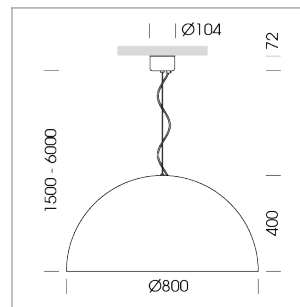

Pendiro QT

Article number: 6421000202

LIGHT TECHNOLOGY

LED	E27
Light colour	828
Luminous flux	1055 lm
System power	13 W
Luminaire Efficiency	81 lm/W
Reflector	freistrahlend
Beam angle	80°

LUMINAIRE

Protection rating . class	IP 20 . I
Luminaire colour	black

Decorative suspended luminaire with hub holder E27, max 150W, shade made of painted aluminium, black / traffic blue, metal trim ring (diameter 95mm) around hub holder, 28 ventilation openings (diameter 5mm) concentric circular arrangement, double-insulated cabling, clamping device on cable ends if feed cable > 80 mm, power feed cable and canopy black, steel cable hanging set, ceiling-mounting, 6m cable

All light-measurements are based on the application with 13 watt LED lamp (Art. No.: 64110MM21113)

Note: All data are typical values. System features may change with product improvements due to technical advances. Errors excepted.