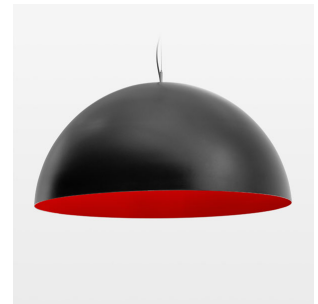

Pendiro QT

Article number: 6421000204

LIGHT TECHNOLOGY

LED	E27
Light colour	828
Luminous flux	1055 lm
System power	13 W
Luminaire Efficiency	81 lm/W
Reflector	freistrahlend
Beam angle	80°

LUMINAIRE

Protection rating . class	IP 20 . I
Luminaire colour	black

Decorative suspended luminaire with hub holder E27, max 150W, shade made of painted aluminium, black / traffic red, metal trim ring (diameter 95mm) around hub holder, 28 ventilation openings (diameter 5mm) concentric circular arrangement, double-insulated cabling, clamping device on cable ends if feed cable > 80 mm, power feed cable and canopy black, steel cable hanging set, ceiling-mounting, 6m cable