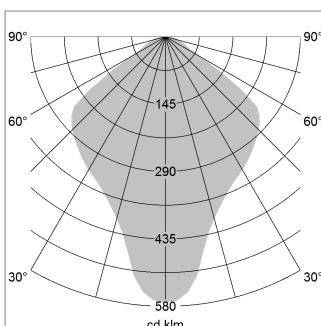

Pendiro QT

Article number: 6421000204

LIGHT TECHNOLOGY

LED	E27
Light colour	828
Luminous flux	1055 lm
System power	13 W
Luminaire Efficiency	81 lm/W
Reflector	freistrahlend
Beam angle	80°

LUMINAIRE

Protection rating . class	IP 20 . I
Luminaire colour	black

Decorative suspended luminaire with hub holder E27, max 150W, shade made of painted aluminium, black / traffic red, metal trim ring (diameter 95mm) around hub holder, 28 ventilation openings (diameter 5mm) concentric circular arrangement, double-insulated cabling, clamping device on cable ends if feed cable > 80 mm, power feed cable and canopy black, steel cable hanging set, ceiling-mounting, 6m cable

All light-measurements are based on the application with 13 watt LED lamp (Art. No.: 64110MM21113)

Note: All data are typical values. System features may change with product improvements due to technical advances. Errors excepted.

1.0 m	1.94	603.0
2.0 m	3.88	151.0
3.0 m	5.82	67.0
4.0 m	7.76	38.0
5.0 m	9.70	24.0
Ø (m)		E0(0°)(lx)