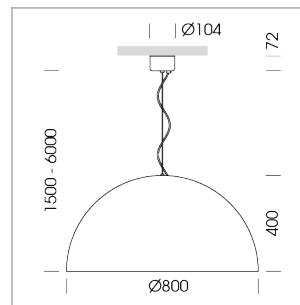

Pendiro QT

Article number: 6421000204

LIGHT TECHNOLOGY

LED	E27
Light colour	828
Luminous flux	1055 lm
System power	13 W
Luminaire Efficiency	81 lm/W
Reflector	freistrahlend
Beam angle	80°

LUMINAIRE

Protection rating . class	IP 20 . I
Luminaire colour	black

Decorative suspended luminaire with hub holder E27, max 150W, shade made of painted aluminium, black / traffic red, metal trim ring (diameter 95mm) around hub holder, 28 ventilation openings (diameter 5mm) concentric circular arrangement, double-insulated cabling, clamping device on cable ends if feed cable > 80 mm, power feed cable and canopy black, steel cable hanging set, ceiling-mounting, 6m cable

All light-measurements are based on the application with 13 watt LED lamp (Art. No.: 64110MM21113)

Note: All data are typical values. System features may change with product improvements due to technical advances. Errors excepted.

1.0 m	1.94	603.0
2.0 m	3.88	151.0
3.0 m	5.82	67.0
4.0 m	7.76	38.0
5.0 m	9.70	24.0
Ø (m)		E0(0°)(lx)