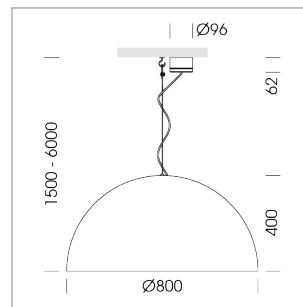

### LIGHT TECHNOLOGY

LED	COB
Light colour	830
Luminous flux	2940 lm
System power	23 W
Luminaire Efficiency	128 lm/W
Reflector	Flood
Beam angle	44°

### OPTIONAL

Decorative suspended luminaire with integrated LED lighting head, black, incl. translucent acrylic cylinder for homogeneous illumination of the inner surface, rated lamp lifetime of the LED L80/B10 > 50000 h, colour rendering index CRI 80, chromaticity tolerance 2 SDCM (initial), reflector 99,99% high-purity aluminium in MIRO-Silver®, rotation- symmetrical reflector with circular light distribution pattern, segmented and faceted, glas cover, shade made of painted aluminium, black / pure white, 28 ventilation openings (diameter 5mm) concentric circular arrangement, power feed cable and canopy in black, steel cable hanging set, ceiling-mounting, 6m cable, including driver