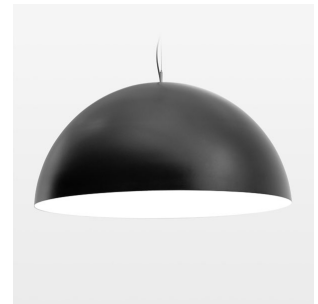

## Pendiro QT

Article number: 6421000210

### LIGHT TECHNOLOGY

LED	COB
Light colour	830
Luminous flux	2940 lm
System power	23 W
Luminaire Efficiency	128 lm/W
Reflector	Flood
Beam angle	44°

### LUMINAIRE

Protection rating . class	IP 20 . I
Luminaire colour	black

### OPTIONAL

Decorative suspended luminaire with integrated LED lighting head, black, incl. translucent acrylic cylinder for homogeneous illumination of the inner surface, rated lamp lifetime of the LED L80/B10 > 50000 h, colour rendering index CRI 80, chromaticity tolerance 2 SDCM (initial), reflector 99,99% high-purity aluminium in MIRO-Silver®, rotation- symmetrical reflector with circular light distribution pattern, segmented and faceted, glas cover, shade made of painted aluminium, black / pure white, 28 ventilation openings (diameter 5mm) concentric circular arrangement, power feed cable and canopy in black, steel cable hanging set, ceiling-mounting, 6m cable, including driver