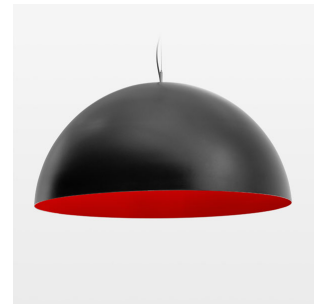

## Pendiro QT

Article number: 6421000214

### LIGHT TECHNOLOGY

LED	COB
Light colour	835
Luminous flux	3020 lm
System power	23 W
Luminaire Efficiency	131 lm/W
Reflector	Flood
Beam angle	44°

### LUMINAIRE

Protection rating . class	IP 20 . I
Luminaire colour	black

### OPTIONAL

Decorative suspended luminaire with integrated LED lighting head, black, incl. translucent acrylic cylinder for homogeneous illumination of the inner surface, rated lamp lifetime of the LED L80/B10 > 50000 h, colour rendering index CRI 80, chromaticity tolerance 2 SDCM (initial), reflector 99,99% high-purity aluminium in MIRO-Silver®, rotation- symmetrical reflector with circular light distribution pattern, segmented and faceted, glas cover, shade made of painted aluminium, black / traffic red, 28 ventilation openings (diameter 5mm) concentric circular arrangement, power feed cable and canopy in black, steel cable hanging set, ceiling-mounting, 6m cable, including driver