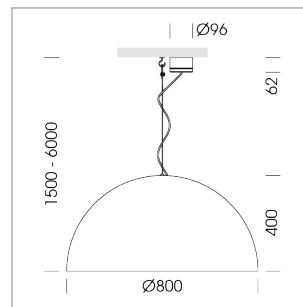

### LIGHT TECHNOLOGY

LED	COB
Light colour	835
Luminous flux	3020 lm
System power	23 W
Luminaire Efficiency	131 lm/W
Reflector	Flood
Beam angle	44°

### OPTIONAL

Decorative suspended luminaire with integrated LED lighting head, black, incl. translucent acrylic cylinder for homogeneous illumination of the inner surface, rated lamp lifetime of the LED L80/B10 > 50000 h, colour rendering index CRI 80, chromaticity tolerance 2 SDCM (initial), reflector 99,99% high-purity aluminium in MIRO-Silver®, rotation- symmetrical reflector with circular light distribution pattern, segmented and faceted, glas cover, shade made of painted aluminium, black / traffic red, 28 ventilation openings (diameter 5mm) concentric circular arrangement, power feed cable and canopy in black, steel cable hanging set, ceiling-mounting, 6m cable, including driver