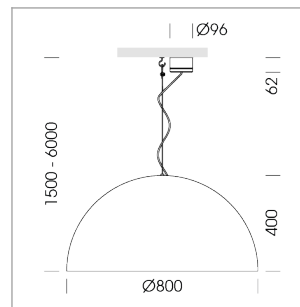

### LIGHT TECHNOLOGY

LED	COB
Light colour	835
Luminous flux	3020 lm
System power	23 W
Luminaire Efficiency	131 lm/W
Reflector	Flood
Beam angle	44°

### OPTIONAL

Decorative suspended luminaire with integrated LED lighting head, black, incl. translucent acrylic cylinder for homogeneous illumination of the inner surface, rated lamp lifetime of the LED L80/B10 > 50000 h, colour rendering index CRI 80, chromaticity tolerance 2 SDCM (initial), reflector 99,99% high-purity aluminium in MIRO-Silver®, rotation- symmetrical reflector with circular light distribution pattern, segmented and faceted, glas cover, shade made of painted aluminium, black / pure white, 28 ventilation openings (diameter 5mm) concentric circular arrangement, power feed cable and canopy in black, steel cable hanging set, ceiling-mounting, 6m cable, including driver