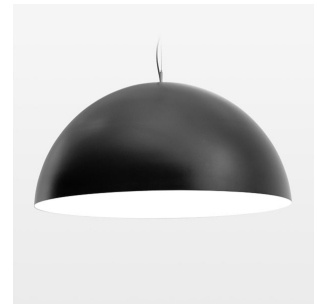

## Pendiro QT

Article number: 6421000215

### LIGHT TECHNOLOGY

LED	COB
Light colour	835
Luminous flux	3020 lm
System power	23 W
Luminaire Efficiency	131 lm/W
Reflector	Flood
Beam angle	44°

### LUMINAIRE

Protection rating . class	IP 20 . I
Luminaire colour	black

### OPTIONAL

Decorative suspended luminaire with integrated LED lighting head, black, incl. translucent acrylic cylinder for homogeneous illumination of the inner surface, rated lamp lifetime of the LED L80/B10 > 50000 h, colour rendering index CRI 80, chromaticity tolerance 2 SDCM (initial), reflector 99,99% high-purity aluminium in MIRO-Silver®, rotation- symmetrical reflector with circular light distribution pattern, segmented and faceted, glas cover, shade made of painted aluminium, black / pure white, 28 ventilation openings (diameter 5mm) concentric circular arrangement, power feed cable and canopy in black, steel cable hanging set, ceiling-mounting, 6m cable, including driver