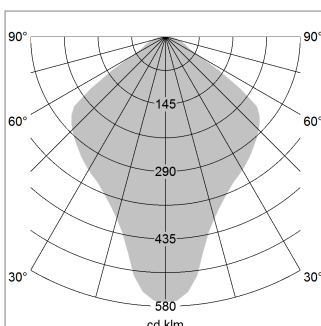

### LIGHT TECHNOLOGY

LED	E27
Light colour	828
Luminous flux	1055 lm
System power	13 W
Luminaire Efficiency	81 lm/W
Reflector	freistrahlend
Beam angle	80°

### LUMINAIRE

Protection rating . class	IP 20 . I
Luminaire colour	black

Decorative suspended luminaire with hub holder E27, max 150W, shade made of painted aluminium, black / traffic yellow, metal trim ring (diameter 95mm) around hub holder, 28 ventilation openings (diameter 5mm) concentric circular arrangement, double-insulated cabling, clamping device on cable ends if feed cable > 80 mm, power feed cable and canopy black, steel cable hanging set, multiadapter, 1.5m cable

1.0 m	1.94	603.0
2.0 m	3.88	151.0
3.0 m	5.82	67.0
4.0 m	7.76	38.0
5.0 m	9.70	24.0
Ø (m)		E0(0°)(lx)