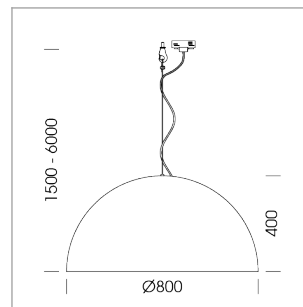

### LIGHT TECHNOLOGY

LED	E27
Light colour	828
Luminous flux	1055 lm
System power	13 W
Luminaire Efficiency	81 lm/W
Reflector	freistrahlend
Beam angle	80°

### LUMINAIRE

Protection rating . class	IP 20 . I
Luminaire colour	black

Decorative suspended luminaire with hub holder E27, max 150W, shade made of painted aluminium, black / traffic yellow, metal trim ring (diameter 95mm) around hub holder, 28 ventilation openings (diameter 5mm) concentric circular arrangement, double-insulated cabling, clamping device on cable ends if feed cable > 80 mm, power feed cable and canopy black, steel cable hanging set, multiadapter, 1.5m cable

All light-measurements are based on the application with 13 watt LED lamp (Art. No.: 64110MM21113)

Note: All data are typical values. System features may change with product improvements due to technical advances. Errors excepted.

1.0 m	1.94	603.0
2.0 m	3.88	151.0
3.0 m	5.82	67.0
4.0 m	7.76	38.0
5.0 m	9.70	24.0
Ø (m)		E0(0°)(lx)