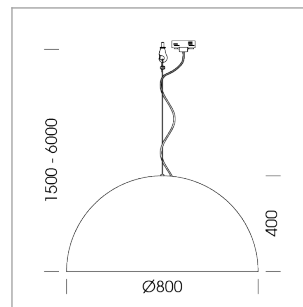

Pendiro QT

Article number: 6421000302

LIGHT TECHNOLOGY

LED	E27
Light colour	828
Luminous flux	1055 lm
System power	13 W
Luminaire Efficiency	81 lm/W
Reflector	freistrahlend
Beam angle	80°

LUMINAIRE

Protection rating . class	IP 20 . I
Luminaire colour	black

Decorative suspended luminaire with hub holder E27, max 150W, shade made of painted aluminium, black / traffic blue, metal trim ring (diameter 95mm) around hub holder, 28 ventilation openings (diameter 5mm) concentric circular arrangement, double-insulated cabling, clamping device on cable ends if feed cable > 80 mm, power feed cable and canopy black, steel cable hanging set, multiadapter, 1.5m cable

All light-measurements are based on the application with 13 watt LED lamp (Art. No.: 64110MM21113)

Note: All data are typical values. System features may change with product improvements due to technical advances. Errors excepted.