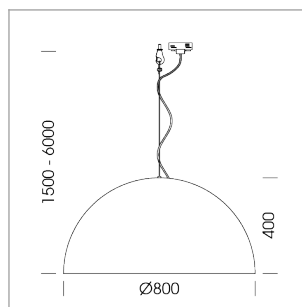

## Pendiro QT

Article number: 6421000303

### LIGHT TECHNOLOGY

LED	E27
Light colour	828
Luminous flux	1055 lm
System power	13 W
Luminaire Efficiency	81 lm/W
Reflector	freistrahlend
Beam angle	80°

### LUMINAIRE

Protection rating . class	IP 20 . I
Luminaire colour	black

Decorative suspended luminaire with hub holder E27, max 150W, shade made of painted aluminium, black / yellow-green, metal trim ring (diameter 95mm) around hub holder, 28 ventilation openings (diameter 5mm) concentric circular arrangement, double-isolated cabling, clampingdevice on cable ends if feed cable > 80 mm, power feed cable and canopy black, steel cable hanging set, multiadapter, 1.5m cable

All light-measurements are based on the application with 13 watt LED lamp (Art. No.: 64110MM21113)

Note: All data are typical values. System features may change with product improvements due to technical advances. Errors excepted.