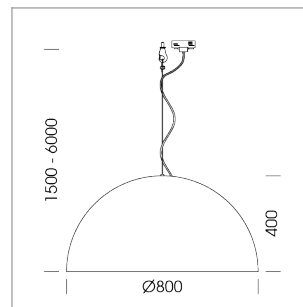

Pendiro QT

Article number: 6421000305

LIGHT TECHNOLOGY

LED	E27
Light colour	828
Luminous flux	1055 lm
System power	13 W
Luminaire Efficiency	81 lm/W
Reflector	freistrahlend
Beam angle	80°

LUMINAIRE

Protection rating . class	IP 20 . I
Luminaire colour	black

Decorative suspended luminaire with hub holder E27, max 150W, shade made of painted aluminium, black / pure white, metal trim ring (diameter 95mm) around hub holder, 28 ventilation openings (diameter 5mm) concentric circular arrangement, double-insulated cabling, clamping device on cable ends if feed cable > 80 mm, power feed cable and canopy black, steel cable hanging set, multiadapter, 1.5m cable

All light-measurements are based on the application with 13 watt LED lamp (Art. No.: 64110MM21113)

Note: All data are typical values. System features may change with product improvements due to technical advances. Errors excepted.

Height (m)	Beam Diameter (m)	Illuminance (lx)
1.0	1.94	603.0
2.0	3.88	151.0
3.0	5.82	67.0
4.0	7.76	38.0
5.0	9.70	24.0

Ø (m) E0(0°)(lx)