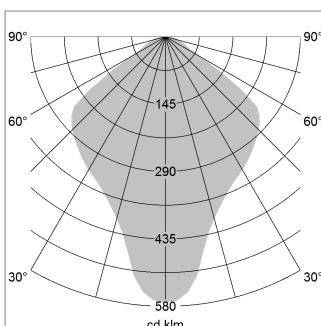

Pendiro QT

Article number: 6421000305

LIGHT TECHNOLOGY

LED	E27
Light colour	828
Luminous flux	1055 lm
System power	13 W
Luminaire Efficiency	81 lm/W
Reflector	freistrahlend
Beam angle	80°

LUMINAIRE

Protection rating . class	IP 20 . I
Luminaire colour	black

Decorative suspended luminaire with hub holder E27, max 150W, shade made of painted aluminium, black / pure white, metal trim ring (diameter 95mm) around hub holder, 28 ventilation openings (diameter 5mm) concentric circular arrangement, double-insulated cabling, clamping device on cable ends if feed cable > 80 mm, power feed cable and canopy black, steel cable hanging set, multiadapter, 1.5m cable

All light-measurements are based on the application with 13 watt LED lamp (Art. No.: 64110MM21113)

Note: All data are typical values. System features may change with product improvements due to technical advances. Errors excepted.

Height (m)	Beam Diameter (m)	Illuminance (lx)
1.0	1.94	603.0
2.0	3.88	151.0
3.0	5.82	67.0
4.0	7.76	38.0
5.0	9.70	24.0

Ø (m) E0(0°)(lx)