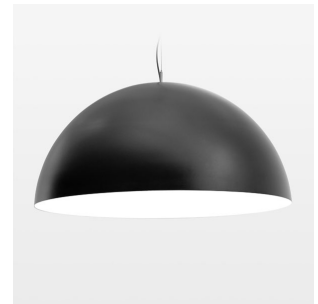

Pendiro QT

Article number: 6421000305

LIGHT TECHNOLOGY

LED	E27
Light colour	828
Luminous flux	1055 lm
System power	13 W
Luminaire Efficiency	81 lm/W
Reflector	freistrahlend
Beam angle	80°

LUMINAIRE

Protection rating . class	IP 20 . I
Luminaire colour	black

Decorative suspended luminaire with hub holder E27, max 150W, shade made of painted aluminium, black / pure white, metal trim ring (diameter 95mm) around hub holder, 28 ventilation openings (diameter 5mm) concentric circular arrangement, double-insulated cabling, clamping device on cable ends if feed cable > 80 mm, power feed cable and canopy black, steel cable hanging set, multiadapter, 1.5m cable

Height (m)	Beam Diameter (m)	Illuminance (lx)
1.0	1.94	603.0
2.0	3.88	151.0
3.0	5.82	67.0
4.0	7.76	38.0
5.0	9.70	24.0

Ø (m) E0(0°)(lx)