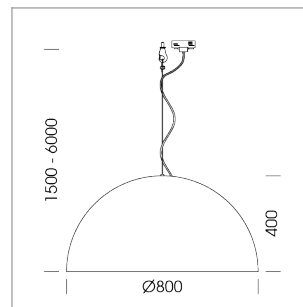

Pendiro QT

Article number: 6421000401

LIGHT TECHNOLOGY

LED	E27
Light colour	828
Luminous flux	1055 lm
System power	13 W
Luminaire Efficiency	81 lm/W
Reflector	freistrahlend
Beam angle	80°

LUMINAIRE

Protection rating . class	IP 20 . I
Luminaire colour	black

Decorative suspended luminaire with hub holder E27, max 150W, shade made of painted aluminium, black / traffic yellow, metal trim ring (diameter 95mm) around hub holder, 28 ventilation openings (diameter 5mm) concentric circular arrangement, double-insulated cabling, clamping device on cable ends if feed cable > 80 mm, power feed cable and canopy black, steel cable hanging set, multiadapter, 3m cable

All light-measurements are based on the application with 13 watt LED lamp (Art. No.: 64110MM21113)

Note: All data are typical values. System features may change with product improvements due to technical advances. Errors excepted.

1.0 m	1.94	603.0
2.0 m	3.88	151.0
3.0 m	5.82	67.0
4.0 m	7.76	38.0
5.0 m	9.70	24.0
Ø (m)		E0(0°)(lx)