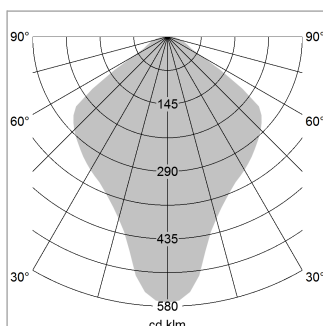

Pendiro QT

Article number: 6421000401

LIGHT TECHNOLOGY

LED	E27
Light colour	828
Luminous flux	1055 lm
System power	13 W
Luminaire Efficiency	81 lm/W
Reflector	freistrahlend
Beam angle	80°

LUMINAIRE

Protection rating . class	IP 20 . I
Luminaire colour	black

Decorative suspended luminaire with hub holder E27, max 150W, shade made of painted aluminium, black / traffic yellow, metal trim ring (diameter 95mm) around hub holder, 28 ventilation openings (diameter 5mm) concentric circular arrangement, double-insulated cabling, clamping device on cable ends if feed cable > 80 mm, power feed cable and canopy black, steel cable hanging set, multiadapter, 3m cable

All light-measurements are based on the application with 13 watt LED lamp (Art. No.: 64110MM21113)

Note: All data are typical values. System features may change with product improvements due to technical advances. Errors excepted.

1.0 m	1.94	603.0
2.0 m	3.88	151.0
3.0 m	5.82	67.0
4.0 m	7.76	38.0
5.0 m	9.70	24.0
Ø (m)		E0(0°)(lx)