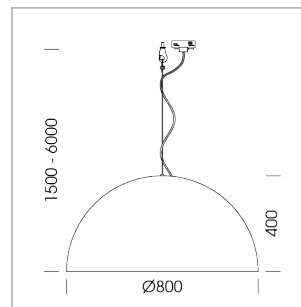

Pendiro QT

Article number: 6421000401

LIGHT TECHNOLOGY

LED	E27
Light colour	828
Luminous flux	1055 lm
System power	13 W
Luminaire Efficiency	81 lm/W
Reflector	freistrahlend
Beam angle	80°

LUMINAIRE

Protection rating . class	IP 20 . I
Luminaire colour	black

Decorative suspended luminaire with hub holder E27, max 150W, shade made of painted aluminium, black / traffic yellow, metal trim ring (diameter 95mm) around hub holder, 28 ventilation openings (diameter 5mm) concentric circular arrangement, double-insulated cabling, clamping device on cable ends if feed cable > 80 mm, power feed cable and canopy black, steel cable hanging set, multiadapter, 3m cable

All light-measurements are based on the application with 13 watt LED lamp (Art. No.: 64110MM21113)

Note: All data are typical values. System features may change with product improvements due to technical advances. Errors excepted.