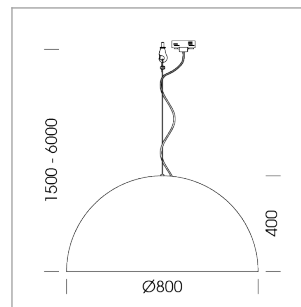

## Pendiro QT

Article number: 6421000403

### LIGHT TECHNOLOGY

LED	E27
Light colour	828
Luminous flux	1055 lm
System power	13 W
Luminaire Efficiency	81 lm/W
Reflector	freistrahlend
Beam angle	80°

### LUMINAIRE

Protection rating . class	IP 20 . I
Luminaire colour	black

Decorative suspended luminaire with hub holder E27, max 150W, shade made of painted aluminium, black / yellow-green, metal trim ring (diameter 95mm) around hub holder, 28 ventilation openings (diameter 5mm) concentric circular arrangement, double-insulated cabling, clamping device on cable ends if feed cable > 80 mm, power feed cable and canopy black, steel cable hanging set, multiadapter, 3m cable

All light-measurements are based on the application with 13 watt LED lamp (Art. No.: 64110MM21113)

Note: All data are typical values. System features may change with product improvements due to technical advances. Errors excepted.