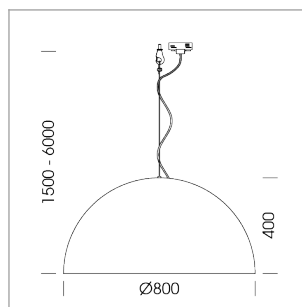

Pendiro QT

Article number: 6421000404

LIGHT TECHNOLOGY

LED	E27
Light colour	828
Luminous flux	1055 lm
System power	13 W
Luminaire Efficiency	81 lm/W
Reflector	freistrahlend
Beam angle	80°

LUMINAIRE

Protection rating . class	IP 20 . I
Luminaire colour	black

Decorative suspended luminaire with hub holder E27, max 150W, shade made of painted aluminium, black / traffic red, metal trim ring (diameter 95mm) around hub holder, 28 ventilation openings (diameter 5mm) concentric circular arrangement, double-insulated cabling, clamping device on cable ends if feed cable > 80 mm, power feed cable and canopy black, steel cable hanging set, multiadapter, 3m cable

All light-measurements are based on the application with 13 watt LED lamp (Art. No.: 64110MM21113)

Note: All data are typical values. System features may change with product improvements due to technical advances. Errors excepted.