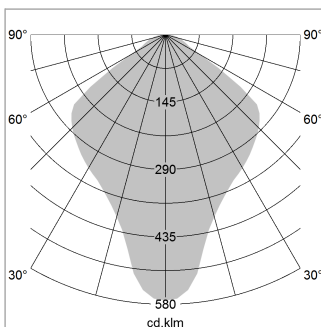

Pendiro QT

Article number: 6421000405

LIGHT TECHNOLOGY

LED	E27
Light colour	828
Luminous flux	1055 lm
System power	13 W
Luminaire Efficiency	81 lm/W
Reflector	freistrahlend
Beam angle	80°

LUMINAIRE

Protection rating . class	IP 20 . I
Luminaire colour	black

Decorative suspended luminaire with hub holder E27, max 150W, shade made of painted aluminium, black / pure white, metal trim ring (diameter 95mm) around hub holder, 28 ventilation openings (diameter 5mm) concentric circular arrangement, double-insulated cabling, clamping device on cable ends if feed cable > 80 mm, power feed cable and canopy black, steel cable hanging set, multiadapter, 3m cable

All light-measurements are based on the application with 13 watt LED lamp (Art. No.: 64110MM21113)

Note: All data are typical values. System features may change with product improvements due to technical advances. Errors excepted.

Height (m)	Beam Diameter (m)	Illuminance (lx)
1.0	1.94	603.0
2.0	3.88	151.0
3.0	5.82	67.0
4.0	7.76	38.0
5.0	9.70	24.0

Ø (m) E0(0°)(lx)