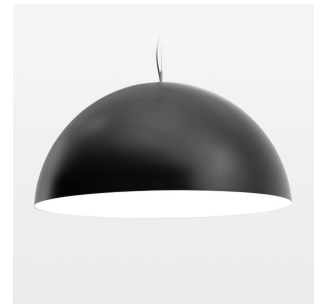

Pendiro QT

Article number: 6421000405

LIGHT TECHNOLOGY

LED	E27
Light colour	828
Luminous flux	1055 lm
System power	13 W
Luminaire Efficiency	81 lm/W
Reflector	freistrahlend
Beam angle	80°

LUMINAIRE

Protection rating . class	IP 20 . I
Luminaire colour	black

Decorative suspended luminaire with hub holder E27, max 150W, shade made of painted aluminium, black / pure white, metal trim ring (diameter 95mm) around hub holder, 28 ventilation openings (diameter 5mm) concentric circular arrangement, double-insulated cabling, clamping device on cable ends if feed cable > 80 mm, power feed cable and canopy black, steel cable hanging set, multiadapter, 3m cable

Height (m)	Beam Diameter (m)	Illuminance (lx)
1.0	1.94	603.0
2.0	3.88	151.0
3.0	5.82	67.0
4.0	7.76	38.0
5.0	9.70	24.0

Ø (m) E0(0°)(lx)