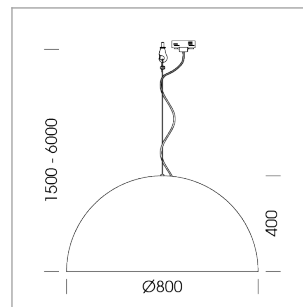

Pendiro QT

Article number: 6421000405

LIGHT TECHNOLOGY

LED	E27
Light colour	828
Luminous flux	1055 lm
System power	13 W
Luminaire Efficiency	81 lm/W
Reflector	freistrahlend
Beam angle	80°

LUMINAIRE

Protection rating . class	IP 20 . I
Luminaire colour	black

Decorative suspended luminaire with hub holder E27, max 150W, shade made of painted aluminium, black / pure white, metal trim ring (diameter 95mm) around hub holder, 28 ventilation openings (diameter 5mm) concentric circular arrangement, double-insulated cabling, clamping device on cable ends if feed cable > 80 mm, power feed cable and canopy black, steel cable hanging set, multiadapter, 3m cable

All light-measurements are based on the application with 13 watt LED lamp (Art. No.: 64110MM21113)

Note: All data are typical values. System features may change with product improvements due to technical advances. Errors excepted.

Height (m)	Beam Diameter (m)	Illuminance (lx)
1.0	1.94	603.0
2.0	3.88	151.0
3.0	5.82	67.0
4.0	7.76	38.0
5.0	9.70	24.0

Ø (m) E0(0°)(lx)