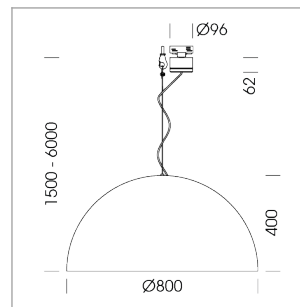

Pendiro QT

Article number: 6421000412

LIGHT TECHNOLOGY

LED	COB
Light colour	835
Luminous flux	3020 lm
System power	23 W
Luminaire Efficiency	131 lm/W
Reflector	Flood
Beam angle	44°

LUMINAIRE

Protection rating . class	IP 20 . I
Luminaire colour	black

OPTIONAL

Decorative suspended luminaire with integrated LED lighting head, black, incl. translucent acrylic cylinder for homogeneous illumination of the inner surface, rated lamp lifetime of the LED L80/B10 > 50000 h, colour rendering index CRI 80, chromaticity tolerance 2 SDCM (initial), reflector 99,99% high-purity aluminium in MIRO-Silver®, rotation- symmetrical reflector with circular light distribution pattern, segmented and faceted, glas cover, shade made of painted aluminium, black / traffic blue, 28 ventilation openings (diameter 5mm) concentric circular arrangement, power feed cable and canopy in black, steel cable hanging set, multiadapter, 3m cable, including driver