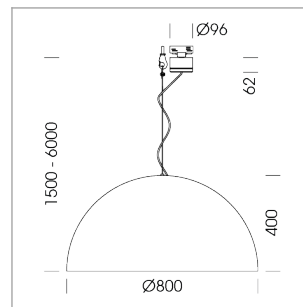

### LIGHT TECHNOLOGY

LED	COB
Light colour	927
Luminous flux	2440 lm
System power	23 W
Luminaire Efficiency	106 lm/W
Reflector	Flood
Beam angle	44°

### OPTIONAL

Decorative suspended luminaire with integrated LED lighting head, black, incl. translucent acrylic cylinder for homogeneous illumination of the inner surface, rated lamp lifetime of the LED L80/B10 > 50000 h, colour rendering index CRI 90, chromaticity tolerance 2 SDCM (initial), reflector 99,99% high-purity aluminium in MIRO-Silver®, rotation- symmetrical reflector with circular light distribution pattern, segmented and faceted, glas cover, shade made of painted aluminium, black / pure white, 28 ventilation openings (diameter 5mm) concentric circular arrangement, power feed cable and canopy in black, steel cable hanging set, multiadapter, 3m cable, including driver