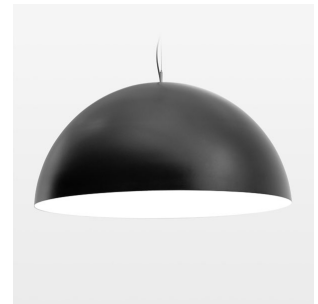

## Pendiro QT

Article number: 6421000420

### LIGHT TECHNOLOGY

LED	COB
Light colour	927
Luminous flux	2440 lm
System power	23 W
Luminaire Efficiency	106 lm/W
Reflector	Flood
Beam angle	44°

### LUMINAIRE

Protection rating . class	IP 20 . I
Luminaire colour	black

### OPTIONAL

Decorative suspended luminaire with integrated LED lighting head, black, incl. translucent acrylic cylinder for homogeneous illumination of the inner surface, rated lamp lifetime of the LED L80/B10 > 50000 h, colour rendering index CRI 90, chromaticity tolerance 2 SDCM (initial), reflector 99,99% high-purity aluminium in MIRO-Silver®, rotation- symmetrical reflector with circular light distribution pattern, segmented and faceted, glas cover, shade made of painted aluminium, black / pure white, 28 ventilation openings (diameter 5mm) concentric circular arrangement, power feed cable and canopy in black, steel cable hanging set, multiadapter, 3m cable, including driver