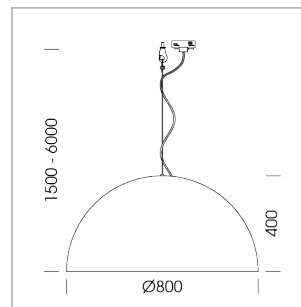

Pendiro QT

Article number: 6421000503

LIGHT TECHNOLOGY

LED	E27
Light colour	828
Luminous flux	1055 lm
System power	13 W
Luminaire Efficiency	81 lm/W
Reflector	freistrahlend
Beam angle	80°

LUMINAIRE

Protection rating . class	IP 20 . I
Luminaire colour	black

Decorative suspended luminaire with hub holder E27, max 150W, shade made of painted aluminium, black / yellow-green, metal trim ring (diameter 95mm) around hub holder, 28 ventilation openings (diameter 5mm) concentric circular arrangement, double-insulated cabling, clamping device on cable ends if feed cable > 80 mm, power feed cable and canopy black, steel cable hanging set, multiadapter, 6m cable

All light-measurements are based on the application with 13 watt LED lamp (Art. No.: 64110MM21113)

Note: All data are typical values. System features may change with product improvements due to technical advances. Errors excepted.