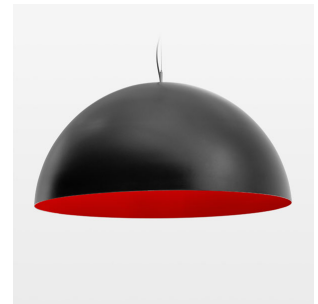

## Pendiro QT

Article number: 6421000504

### LIGHT TECHNOLOGY

LED	E27
Light colour	828
Luminous flux	1055 lm
System power	13 W
Luminaire Efficiency	81 lm/W
Reflector	freistrahlend
Beam angle	80°

### LUMINAIRE

Protection rating . class	IP 20 . I
Luminaire colour	black

Decorative suspended luminaire with hub holder E27, max 150W, shade made of painted aluminium, black / traffic red, metal trim ring (diameter 95mm) around hub holder, 28 ventilation openings (diameter 5mm) concentric circular arrangement, double-insulated cabling, clamping device on cable ends if feed cable > 80 mm, power feed cable and canopy black, steel cable hanging set, multiadapter, 6m cable