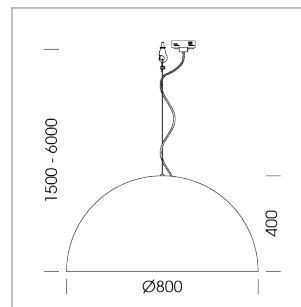

## Pendiro QT

Article number: 6421000504

### LIGHT TECHNOLOGY

LED	E27
Light colour	828
Luminous flux	1055 lm
System power	13 W
Luminaire Efficiency	81 lm/W
Reflector	freistrahlend
Beam angle	80°

### LUMINAIRE

Protection rating . class	IP 20 . I
Luminaire colour	black

Decorative suspended luminaire with hub holder E27, max 150W, shade made of painted aluminium, black / traffic red, metal trim ring (diameter 95mm) around hub holder, 28 ventilation openings (diameter 5mm) concentric circular arrangement, double-insulated cabling, clamping device on cable ends if feed cable > 80 mm, power feed cable and canopy black, steel cable hanging set, multiadapter, 6m cable

All light-measurements are based on the application with 13 watt LED lamp (Art. No.: 64110MM21113)

Note: All data are typical values. System features may change with product improvements due to technical advances. Errors excepted.