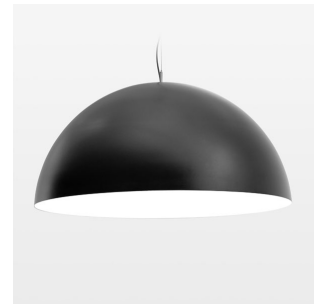

Pendiro QT

Article number: 6421000505

LIGHT TECHNOLOGY

LED	E27
Light colour	828
Luminous flux	1055 lm
System power	13 W
Luminaire Efficiency	81 lm/W
Reflector	freistrahlend
Beam angle	80°

LUMINAIRE

Protection rating . class	IP 20 . I
Luminaire colour	black

Decorative suspended luminaire with hub holder E27, max 150W, shade made of painted aluminium, black / pure white, metal trim ring (diameter 95mm) around hub holder, 28 ventilation openings (diameter 5mm) concentric circular arrangement, double-insulated cabling, clamping device on cable ends if feed cable > 80 mm, power feed cable and canopy black, steel cable hanging set, multiadapter, 6m cable