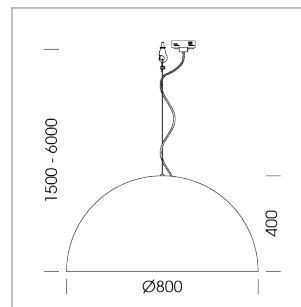

Pendiro QT

Article number: 6421000505

LIGHT TECHNOLOGY

LED	E27
Light colour	828
Luminous flux	1055 lm
System power	13 W
Luminaire Efficiency	81 lm/W
Reflector	freistrahlend
Beam angle	80°

LUMINAIRE

Protection rating . class	IP 20 . I
Luminaire colour	black

Decorative suspended luminaire with hub holder E27, max 150W, shade made of painted aluminium, black / pure white, metal trim ring (diameter 95mm) around hub holder, 28 ventilation openings (diameter 5mm) concentric circular arrangement, double-insulated cabling, clamping device on cable ends if feed cable > 80 mm, power feed cable and canopy black, steel cable hanging set, multiadapter, 6m cable

All light-measurements are based on the application with 13 watt LED lamp (Art. No.: 64110MM21113)

Note: All data are typical values. System features may change with product improvements due to technical advances. Errors excepted.