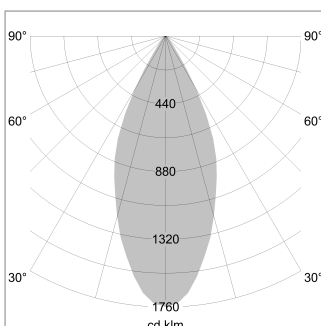

Pendiro XR

Article number: 80750001

LIGHT TECHNOLOGY

LED	COB
Light colour	830
Luminous flux	2080 lm
System power	15 W
Luminaire Efficiency	139 lm/W
Reflector	Flood
Beam angle	44°

LUMINAIRE

Weight	1.1 kg
Protection rating . class	IP 20 . I
Luminaire colour	stratoblack

OPTIONAL

RAL-colours, NCS-colours (powder coating or wet spraying) on inquiry, surface alloys on inquiry (only luminaire head and holding arm)

Suspended luminaire with LED, rated life of the LED L80/B10 > 50000 h, colour rendering index CRI > 80, chromaticity tolerance 2 SDCM (initial), reflector with circular light distribution pattern, reflector pure aluminium 99,99% in MIRO-Silver®, segmented and faceted, luminaire head die-cast aluminium, powder-coated, stratoblack

Height (m)	Beam Diameter (m)	Illuminance E0(0°) [lx]
1.0 m	0.81	3660.0
2.0 m	1.62	915.0
3.0 m	2.43	406.7
4.0 m	3.24	228.7
5.0 m	4.05	146.4