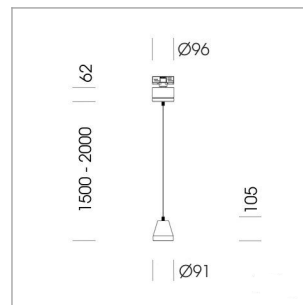

Pendiro XR

Article number: 80750005

LIGHT TECHNOLOGY

LED	COB
Light colour	BeColor
Luminous flux	1400 lm
System power	15 W
Luminaire Efficiency	93 lm/W
Reflector	Flood
Beam angle	44°

LUMINAIRE

Weight	1.1 kg
Protection rating . class	IP 20 . I
Luminaire colour	stratoblack

OPTIONAL

RAL-colours, NCS-colours (powder coating or wet spraying) on inquiry, surface alloys on inquiry (only luminaire head and holding arm)

Suspended luminaire with LED, rated life of the LED L80/B10 > 50000 h, chromaticity tolerance 2 SDCM (initial), reflector with circular light distribution pattern, reflector pure aluminium 99,99% in MIRO-Silver®, segmented and faceted, luminaire head die-cast aluminium, powder-coated, stratoblack