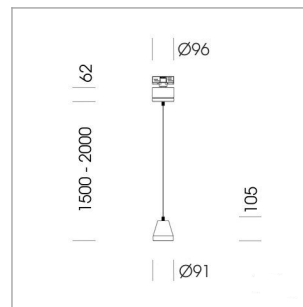

Pendiro XR

Article number: 80750006

LIGHT TECHNOLOGY

LED	COB
Light colour	BeCool
Luminous flux	1440 lm
System power	15 W
Luminaire Efficiency	96 lm/W
Reflector	Flood
Beam angle	44°

LUMINAIRE

Weight	1.1 kg
Protection rating . class	IP 20 . I
Luminaire colour	stratoblack

OPTIONAL

RAL-colours, NCS-colours (powder coating or wet spraying) on inquiry, surface alloys on inquiry (only luminaire head and holding arm)

Suspended luminaire with LED, rated life of the LED L80/B10 > 50000 h, colour rendering index CRI > 96, chromaticity tolerance 3 SDCM (initial), reflector with circular light distribution pattern, reflector pure aluminium 99,99% in MIRO-Silver®, segmented and faceted, luminaire head die-cast aluminium, powder-coated, stratoblack

Height (m)	Beam Diameter (m)	Illuminance E0(0°) [lx]
1.0 m	0.81	2533.8
2.0 m	1.62	633.5
3.0 m	2.43	281.5
4.0 m	3.24	158.4
5.0 m	4.05	101.4