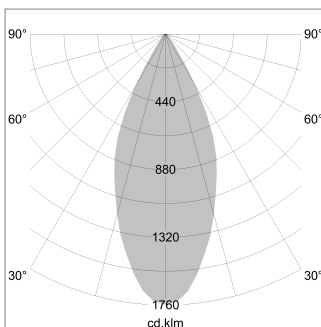

Pendiro XR

Article number: 80750006

LIGHT TECHNOLOGY

LED	COB
Light colour	BeCool
Luminous flux	1440 lm
System power	15 W
Luminaire Efficiency	96 lm/W
Reflector	Flood
Beam angle	44°

LUMINAIRE

Weight	1.1 kg
Protection rating . class	IP 20 . I
Luminaire colour	stratoblack

OPTIONAL

RAL-colours, NCS-colours (powder coating or wet spraying) on inquiry, surface alloys on inquiry (only luminaire head and holding arm)

Suspended luminaire with LED, rated life of the LED L80/B10 > 50000 h, colour rendering index CRI > 96, chromaticity tolerance 3 SDCM (initial), reflector with circular light distribution pattern, reflector pure aluminium 99,99% in MIRO-Silver®, segmented and faceted, luminaire head die-cast aluminium, powder-coated, stratoblack

Height (m)	Beam Diameter (m)	Illuminance E0(0°) [lx]
1.0 m	0.81	2533.8
2.0 m	1.62	633.5
3.0 m	2.43	281.5
4.0 m	3.24	158.4
5.0 m	4.05	101.4