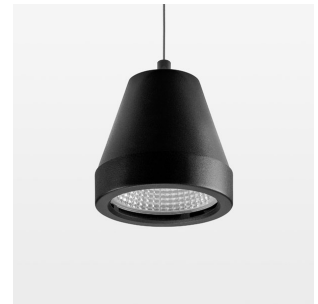

Pendiro XR

Article number: 80750006

LIGHT TECHNOLOGY

LED	COB
Light colour	BeCool
Luminous flux	1440 lm
System power	15 W
Luminaire Efficiency	96 lm/W
Reflector	Flood
Beam angle	44°

LUMINAIRE

Weight	1.1 kg
Protection rating . class	IP 20 . I
Luminaire colour	stratoblack

OPTIONAL

RAL-colours, NCS-colours (powder coating or wet spraying) on inquiry, surface alloys on inquiry (only luminaire head and holding arm)

Suspended luminaire with LED, rated life of the LED L80/B10 > 50000 h, colour rendering index CRI > 96, chromaticity tolerance 3 SDCM (initial), reflector with circular light distribution pattern, reflector pure aluminium 99,99% in MIRO-Silver®, segmented and faceted, luminaire head die-cast aluminium, powder-coated, stratoblack