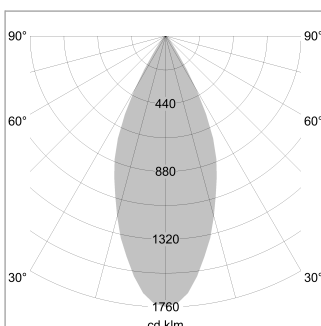

Pendiro XR

Article number: 80750025

LIGHT TECHNOLOGY

LED	COB
Light colour	830
Luminous flux	2080 lm
System power	15 W
Luminaire Efficiency	139 lm/W
Reflector	Flood
Beam angle	44°

LUMINAIRE

Weight	1.1 kg
Protection rating . class	IP 20 . I
Luminaire colour	stratowhite

OPTIONAL

RAL-colours, NCS-colours (powder coating or wet spraying) on inquiry, surface alloys on inquiry (only luminaire head and holding arm)

Suspended luminaire with LED, rated life of the LED L80/B10 > 50000 h, colour rendering index CRI > 80, chromaticity tolerance 2 SDCM (initial), reflector with circular light distribution pattern, reflector pure aluminium 99,99% in MIRO-Silver®, segmented and faceted, luminaire head die-cast aluminium, powder-coated, stratowhite

Height (m)	Beam Diameter (m)	Illuminance E0(0°) [lx]
1.0	0.81	3660.0
2.0	1.62	915.0
3.0	2.43	406.7
4.0	3.24	228.7
5.0	4.05	146.4