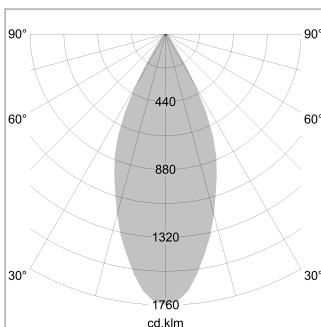

### LIGHT TECHNOLOGY

LED	COB
Light colour	840
Luminous flux	2150 lm
System power	15 W
Luminaire Efficiency	143 lm/W
Reflector	Flood
Beam angle	44°

### LUMINAIRE

Weight	1.1 kg
Protection rating . class	IP 20 . I
Luminaire colour	stratowhite

### OPTIONEEL

RAL-colours, NCS-colours (powder coating or wet spraying) on inquiry, surface alloys on inquiry (only luminaire head and holding arm)

Suspended luminaire with LED, rated life of the LED L80/B10 > 50000 h, colour rendering index CRI > 80, chromaticity tolerance 2 SDCM (initial), reflector with circular light distribution pattern, reflector pure aluminium 99,99% in MIRO-Silver®, segmented and faceted, luminaire head die-cast aluminium, powder-coated, stratowhite

Height (m)	Beam Diameter (m)	Illuminance E0(0°) [lx]
1.0	0.81	3783.1
2.0	1.62	945.8
3.0	2.43	420.3
4.0	3.24	236.4
5.0	4.05	151.3