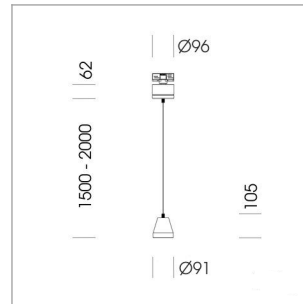

Pendiro XR

Article number: 80750027

LIGHT TECHNOLOGY

LED	COB
Light colour	840
Luminous flux	2150 lm
System power	15 W
Luminaire Efficiency	143 lm/W
Reflector	Flood
Beam angle	44°

LUMINAIRE

Weight	1.1 kg
Protection rating . class	IP 20 . I
Luminaire colour	stratowhite

OPTIONEEL

RAL-colours, NCS-colours (powder coating or wet spraying) on inquiry, surface alloys on inquiry (only luminaire head and holding arm)

Suspended luminaire with LED, rated life of the LED L80/B10 > 50000 h, colour rendering index CRI > 80, chromaticity tolerance 2 SDCM (initial), reflector with circular light distribution pattern, reflector pure aluminium 99,99% in MIRO-Silver®, segmented and faceted, luminaire head die-cast aluminium, powder-coated, stratowhite

Multiadapter black, inclusive driver unit: 220-240 V~ / 50-60 Hz, max. 24 luminaires per circuit (B16A fuse)

Note: All data are typical values. System features may change with product improvements due to technical advances. Errors excepted.