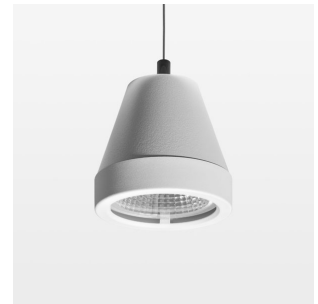

## Pendiro XR

Article number: 80750027

### LIGHT TECHNOLOGY

LED	COB
Light colour	840
Luminous flux	2150 lm
System power	15 W
Luminaire Efficiency	143 lm/W
Reflector	Flood
Beam angle	44°

### LUMINAIRE

Weight	1.1 kg
Protection rating . class	IP 20 . I
Luminaire colour	stratowhite

### OPTIONEEL

RAL-colours, NCS-colours (powder coating or wet spraying) on inquiry, surface alloys on inquiry (only luminaire head and holding arm)

Suspended luminaire with LED, rated life of the LED L80/B10 > 50000 h, colour rendering index CRI > 80, chromaticity tolerance 2 SDCM (initial), reflector with circular light distribution pattern, reflector pure aluminium 99,99% in MIRO-Silver®, segmented and faceted, luminaire head die-cast aluminium, powder-coated, stratowhite