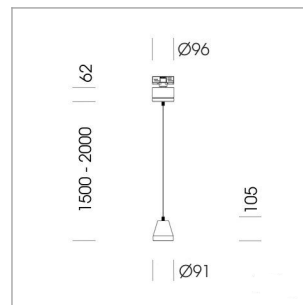

Pendiro XR

Article number: 80750029

LIGHT TECHNOLOGY

LED	COB
Light colour	BeColor
Luminous flux	1400 lm
System power	15 W
Luminaire Efficiency	93 lm/W
Reflector	Flood
Beam angle	44°

LUMINAIRE

Weight	1.1 kg
Protection rating . class	IP 20 . I
Luminaire colour	stratowhite

OPTIONEEL

RAL-colours, NCS-colours (powder coating or wet spraying) on inquiry, surface alloys on inquiry (only luminaire head and holding arm)

Suspended luminaire with LED, rated life of the LED L80/B10 > 50000 h, chromaticity tolerance 2 SDCM (initial), reflector with circular light distribution pattern, reflector pure aluminium 99,99% in MIRO-Silver®, segmented and faceted, luminaire head die-cast aluminium, powder-coated, stratowhite