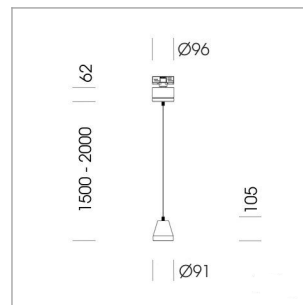

Pendiro XR

Article number: 80750029

LIGHT TECHNOLOGY

LED	COB
Light colour	BeColor
Luminous flux	1400 lm
System power	15 W
Luminaire Efficiency	93 lm/W
Reflector	Flood
Beam angle	44°

LUMINAIRE

Weight	1.1 kg
Protection rating . class	IP 20 . I
Luminaire colour	stratowhite

OPTIONAL

RAL-colours, NCS-colours (powder coating or wet spraying) on inquiry, surface alloys on inquiry (only luminaire head and holding arm)

Suspended luminaire with LED, rated life of the LED L80/B10 > 50000 h, chromaticity tolerance 2 SDCM (initial), reflector with circular light distribution pattern, reflector pure aluminium 99,99% in MIRO-Silver®, segmented and faceted, luminaire head die-cast aluminium, powder-coated, stratowhite