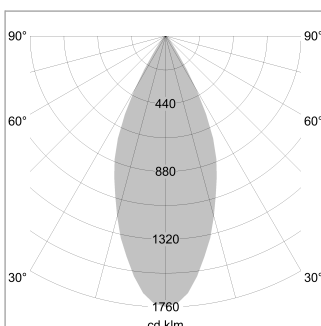

Pendiro XR

Article number: 80750040

LIGHT TECHNOLOGY

LED	COB
Light colour	927
Luminous flux	2250 lm
System power	23 W
Luminaire Efficiency	98 lm/W
Reflector	Flood
Beam angle	44°

LUMINAIRE

Weight	1.1 kg
Protection rating . class	IP 20 . I
Luminaire colour	stratoblack

OPCJA

RAL-colours, NCS-colours (powder coating or wet spraying) on inquiry, surface alloys on inquiry (only luminaire head and holding arm)

Suspended luminaire with LED, rated life of the LED L80/B10 > 50000 h, colour rendering index CRI > 90, chromaticity tolerance 2 SDCM (initial), reflector with circular light distribution pattern, reflector pure aluminium 99,99% in MIRO-Silver®, segmented and faceted, luminaire head die-cast aluminium, powder-coated, stratoblack

Height (m)	Beam Diameter (m)	Light Flux (lm)
1.0 m	0.81	3959.1
2.0 m	1.62	989.8
3.0 m	2.43	439.9
4.0 m	3.24	247.4
5.0 m	4.05	158.4

Ø (m) E0(0°) [lx]