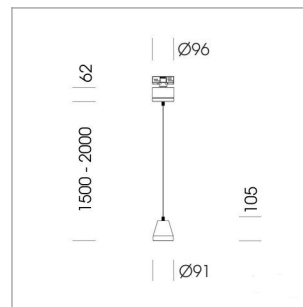

Pendiro XR

Article number: 80750041

LIGHT TECHNOLOGY

LED	COB
Light colour	BeColor
Luminous flux	1990 lm
System power	23 W
Luminaire Efficiency	87 lm/W
Reflector	Flood
Beam angle	44°

LUMINAIRE

Weight	1.1 kg
Protection rating . class	IP 20 . I
Luminaire colour	stratoblack

OPCJA

RAL-colours, NCS-colours (powder coating or wet spraying) on inquiry, surface alloys on inquiry (only luminaire head and holding arm)

Suspended luminaire with LED, rated life of the LED L80/B10 > 50000 h, chromaticity tolerance 2 SDCM (initial), reflector with circular light distribution pattern, reflector pure aluminium 99,99% in MIRO-Silver®, segmented and faceted, luminaire head die-cast aluminium, powder-coated, stratoblack