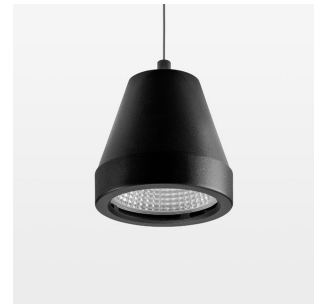

Pendiro XR

Article number: 80750041

LIGHT TECHNOLOGY

LED	COB
Light colour	BeColor
Luminous flux	1990 lm
System power	23 W
Luminaire Efficiency	87 lm/W
Reflector	Flood
Beam angle	44°

LUMINAIRE

Weight	1.1 kg
Protection rating . class	IP 20 . I
Luminaire colour	stratoblack

OPCJA

RAL-colours, NCS-colours (powder coating or wet spraying) on inquiry, surface alloys on inquiry (only luminaire head and holding arm)

Suspended luminaire with LED, rated life of the LED L80/B10 > 50000 h, chromaticity tolerance 2 SDCM (initial), reflector with circular light distribution pattern, reflector pure aluminium 99,99% in MIRO-Silver®, segmented and faceted, luminaire head die-cast aluminium, powder-coated, stratoblack