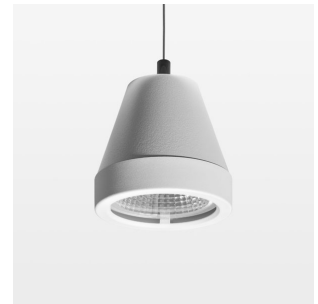

Pendiro XR

Article number: 80750061

LIGHT TECHNOLOGY

LED	COB
Light colour	830
Luminous flux	2900 lm
System power	23 W
Luminaire Efficiency	126 lm/W
Reflector	Flood
Beam angle	44°

LUMINAIRE

Weight	1.1 kg
Protection rating . class	IP 20 . I
Luminaire colour	stratowhite

OPCJA

RAL-colours, NCS-colours (powder coating or wet spraying) on inquiry, surface alloys on inquiry (only luminaire head and holding arm)

Suspended luminaire with LED, rated life of the LED L80/B10 > 50000 h, colour rendering index CRI > 80, chromaticity tolerance 2 SDCM (initial), reflector with circular light distribution pattern, reflector pure aluminium 99,99% in MIRO-Silver®, segmented and faceted, luminaire head die-cast aluminium, powder-coated, stratowhite