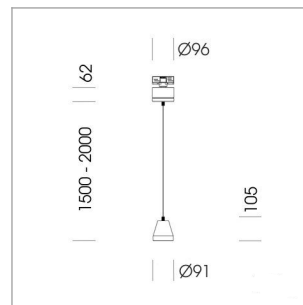

Pendiro XR

Article number: 80750061

LIGHT TECHNOLOGY

LED	COB
Light colour	830
Luminous flux	2900 lm
System power	23 W
Luminaire Efficiency	126 lm/W
Reflector	Flood
Beam angle	44°

LUMINAIRE

Weight	1.1 kg
Protection rating . class	IP 20 . I
Luminaire colour	stratowhite

OPCJA

RAL-colours, NCS-colours (powder coating or wet spraying) on inquiry, surface alloys on inquiry (only luminaire head and holding arm)

Suspended luminaire with LED, rated life of the LED L80/B10 > 50000 h, colour rendering index CRI > 80, chromaticity tolerance 2 SDCM (initial), reflector with circular light distribution pattern, reflector pure aluminium 99,99% in MIRO-Silver®, segmented and faceted, luminaire head die-cast aluminium, powder-coated, stratowhite