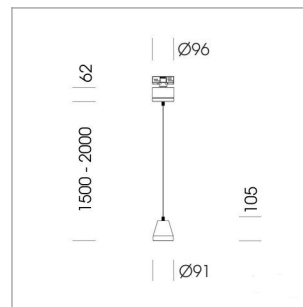

Pendiro XR

Article number: 80750064

LIGHT TECHNOLOGY

LED	COB
Light colour	927
Luminous flux	2250 lm
System power	23 W
Luminaire Efficiency	98 lm/W
Reflector	Flood
Beam angle	44°

LUMINAIRE

Weight	1.1 kg
Protection rating . class	IP 20 . I
Luminaire colour	stratowhite

OPTIONAL

RAL-colours, NCS-colours (powder coating or wet spraying) on inquiry, surface alloys on inquiry (only luminaire head and holding arm)

Suspended luminaire with LED, rated life of the LED L80/B10 > 50000 h, colour rendering index CRI > 90, chromaticity tolerance 2 SDCM (initial), reflector with circular light distribution pattern, reflector pure aluminium 99,99% in MIRO-Silver®, segmented and faceted, luminaire head die-cast aluminium, powder-coated, stratowhite

Height (m)	Beam Diameter (m)	Beam Area (lx)
1.0 m	0.81	3959.1
2.0 m	1.62	989.8
3.0 m	2.43	439.9
4.0 m	3.24	247.4
5.0 m	4.05	158.4

Ø (m) E0(0°) [lx]