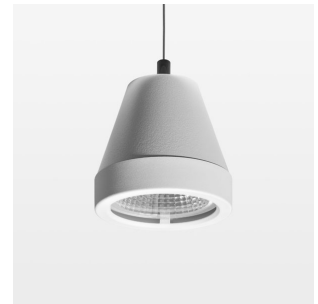

Pendiro XR

Article number: 80750064

LIGHT TECHNOLOGY

LED	COB
Light colour	927
Luminous flux	2250 lm
System power	23 W
Luminaire Efficiency	98 lm/W
Reflector	Flood
Beam angle	44°

LUMINAIRE

Weight	1.1 kg
Protection rating . class	IP 20 . I
Luminaire colour	stratowhite

OPTIONAL

RAL-colours, NCS-colours (powder coating or wet spraying) on inquiry, surface alloys on inquiry (only luminaire head and holding arm)

Suspended luminaire with LED, rated life of the LED L80/B10 > 50000 h, colour rendering index CRI > 90, chromaticity tolerance 2 SDCM (initial), reflector with circular light distribution pattern, reflector pure aluminium 99,99% in MIRO-Silver®, segmented and faceted, luminaire head die-cast aluminium, powder-coated, stratowhite