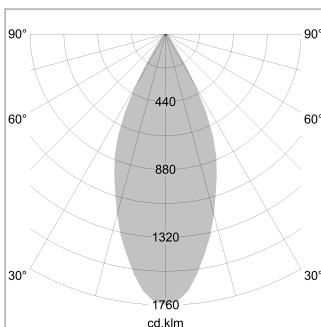

Pendiro XR

Article number: 80750064

LIGHT TECHNOLOGY

LED	COB
Light colour	927
Luminous flux	2250 lm
System power	23 W
Luminaire Efficiency	98 lm/W
Reflector	Flood
Beam angle	44°

LUMINAIRE

Weight	1.1 kg
Protection rating . class	IP 20 . I
Luminaire colour	stratowhite

OPTIONAL

RAL-colours, NCS-colours (powder coating or wet spraying) on inquiry, surface alloys on inquiry (only luminaire head and holding arm)

Suspended luminaire with LED, rated life of the LED L80/B10 > 50000 h, colour rendering index CRI > 90, chromaticity tolerance 2 SDCM (initial), reflector with circular light distribution pattern, reflector pure aluminium 99,99% in MIRO-Silver®, segmented and faceted, luminaire head die-cast aluminium, powder-coated, stratowhite

Height (m)	Beam Diameter (m)	Beam Area (lx)
1.0 m	0.81	3959.1
2.0 m	1.62	989.8
3.0 m	2.43	439.9
4.0 m	3.24	247.4
5.0 m	4.05	158.4

Ø (m) E0(0°) [lx]