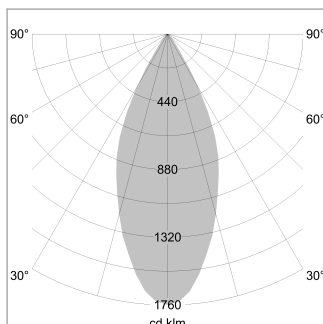

### LIGHT TECHNOLOGY

LED	COB
Light colour	BeColor
Luminous flux	1990 lm
System power	23 W
Luminaire Efficiency	87 lm/W
Reflector	Flood
Beam angle	44°

### LUMINAIRE

Weight	1.1 kg
Protection rating . class	IP 20 . I
Luminaire colour	stratowhite

### OPTIONAL

RAL-colours, NCS-colours (powder coating or wet spraying) on inquiry, surface alloys on inquiry (only luminaire head and holding arm)

Suspended luminaire with LED, rated life of the LED L80/B10 > 50000 h, chromaticity tolerance 2 SDCM (initial), reflector with circular light distribution pattern, reflector pure aluminium 99,99% in MIRO-Silver®, segmented and faceted, luminaire head die-cast aluminium, powder-coated, stratowhite

Height (m)	Beam Diameter (m)	Illuminance E0(0°) [lx]
1.0	0.81	3501.6
2.0	1.62	875.4
3.0	2.43	389.1
4.0	3.24	218.9
5.0	4.05	140.1