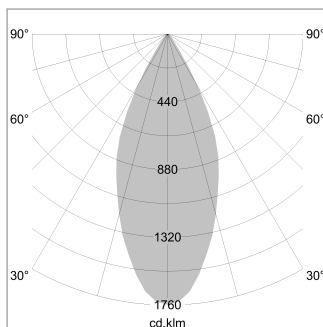

Pendiro XR

Article number: 80790005

LIGHT TECHNOLOGY

LED	COB
Light colour	BeColor
Luminous flux	1400 lm
System power	15 W
Luminaire Efficiency	93 lm/W
Reflector	Flood
Beam angle	44°

LUMINAIRE

Weight	1.0 kg
Protection rating . class	IP 20 . I
Luminaire colour	stratoblack

OPTIONAL

RAL-colours, NCS-colours (powder coating or wet spraying) on inquiry, surface alloys on inquiry (only luminaire head and holding arm)

Suspended luminaire with LED, rated life of the LED L80/B10 > 50000 h, chromaticity tolerance 2 SDCM (initial), reflector with circular light distribution pattern, reflector pure aluminium 99,99% in MIRO-Silver®, segmented and faceted, luminaire head die-cast aluminium, powder-coated, stratoblack

Height (m)	Beam Diameter (m)	Illuminance E0(0°) [lx]
1.0 m	0.81	2463.4
2.0 m	1.62	615.9
3.0 m	2.43	273.7
4.0 m	3.24	154.0
5.0 m	4.05	98.5