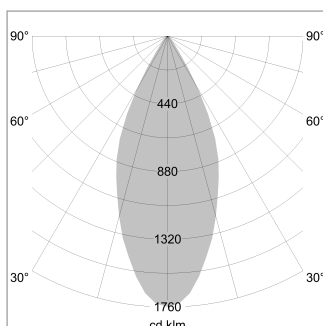

Pendiro XR

Article number: 80790027

LIGHT TECHNOLOGY

LED	COB
Light colour	840
Luminous flux	2150 lm
System power	15 W
Luminaire Efficiency	143 lm/W
Reflector	Flood
Beam angle	44°

LUMINAIRE

Weight	1.0 kg
Protection rating . class	IP 20 . I
Luminaire colour	stratowhite

OPTIONAL

RAL-colours, NCS-colours (powder coating or wet spraying) on inquiry, surface alloys on inquiry (only luminaire head and holding arm)

Suspended luminaire with LED, rated life of the LED L80/B10 > 50000 h, colour rendering index CRI > 80, chromaticity tolerance 2 SDCM (initial), reflector with circular light distribution pattern, reflector pure aluminium 99,99% in MIRO-Silver®, segmented and faceted, luminaire head die-cast aluminium, powder-coated, stratowhite

Height (m)	Beam Diameter (m)	Illuminance E0(0°) [lx]
1.0 m	0.81	3783.1
2.0 m	1.62	945.8
3.0 m	2.43	420.3
4.0 m	3.24	236.4
5.0 m	4.05	151.3