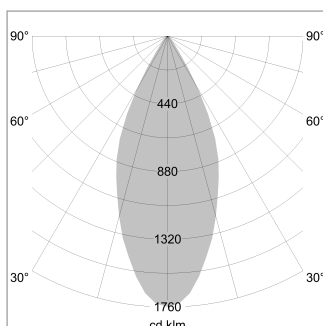

### LIGHT TECHNOLOGY

LED	COB
Light colour	BeCool
Luminous flux	1440 lm
System power	15 W
Luminaire Efficiency	96 lm/W
Reflector	Flood
Beam angle	44°

### LUMINAIRE

Weight	1.0 kg
Protection rating . class	IP 20 . I
Luminaire colour	stratowhite

### OPTIONAL

RAL-colours, NCS-colours (powder coating or wet spraying) on inquiry, surface alloys on inquiry (only luminaire head and holding arm)

Suspended luminaire with LED, rated life of the LED L80/B10 > 50000 h, colour rendering index CRI > 96, chromaticity tolerance 3 SDCM (initial), reflector with circular light distribution pattern, reflector pure aluminium 99,99% in MIRO-Silver®, segmented and faceted, luminaire head die-cast aluminium, powder-coated, stratowhite

Height (m)	Beam Diameter (m)	Illuminance E0(0°) [lx]
1.0	0.81	2533.8
2.0	1.62	633.5
3.0	2.43	281.5
4.0	3.24	158.4
5.0	4.05	101.4