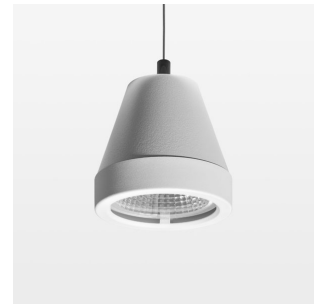

## Pendiro XR

Article number: 80790034

### LIGHT TECHNOLOGY

LED	COB
Light colour	PearlWhite
Luminous flux	1720 lm
System power	15 W
Luminaire Efficiency	115 lm/W
Reflector	Flood
Beam angle	44°

### LUMINAIRE

Weight	1.0 kg
Protection rating . class	IP 20 . I
Luminaire colour	stratowhite

### OPTIONAL

RAL-colours, NCS-colours (powder coating or wet spraying) on inquiry, surface alloys on inquiry (only luminaire head and holding arm)

Suspended luminaire with LED, rated life of the LED L80/B10 > 50000 h, colour rendering index CRI > 90, chromaticity tolerance 2 SDCM (initial), reflector with circular light distribution pattern, reflector pure aluminium 99,99% in MIRO-Silver®, segmented and faceted, luminaire head die-cast aluminium, powder-coated, stratowhite