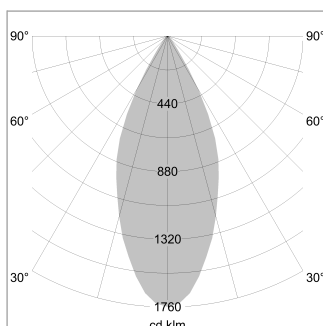

### LIGHT TECHNOLOGY

LED	COB
Light colour	PearlWhite
Luminous flux	1720 lm
System power	15 W
Luminaire Efficiency	115 lm/W
Reflector	Flood
Beam angle	44°

### LUMINAIRE

Weight	1.0 kg
Protection rating . class	IP 20 . I
Luminaire colour	stratowhite

### OPTIONAL

RAL-colours, NCS-colours (powder coating or wet spraying) on inquiry, surface alloys on inquiry (only luminaire head and holding arm)

Suspended luminaire with LED, rated life of the LED L80/B10 > 50000 h, colour rendering index CRI > 90, chromaticity tolerance 2 SDCM (initial), reflector with circular light distribution pattern, reflector pure aluminium 99,99% in MIRO-Silver®, segmented and faceted, luminaire head die-cast aluminium, powder-coated, stratowhite

Height (m)	Beam Diameter (m)	Illuminance E0(0°) [lx]
1.0	0.81	3026.5
2.0	1.62	756.6
3.0	2.43	336.3
4.0	3.24	189.2
5.0	4.05	121.1