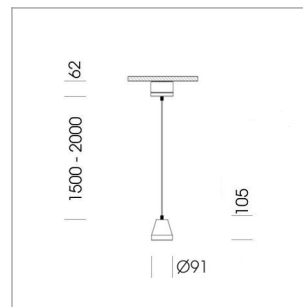

### LIGHT TECHNOLOGY

LED	COB
Light colour	PearlWhite
Luminous flux	1720 lm
System power	15 W
Luminaire Efficiency	115 lm/W
Reflector	Flood
Beam angle	44°

### LUMINAIRE

Weight	1.0 kg
Protection rating . class	IP 20 . I
Luminaire colour	stratowhite

### OPTIONAL

RAL-colours, NCS-colours (powder coating or wet spraying) on inquiry, surface alloys on inquiry (only luminaire head and holding arm)

Suspended luminaire with LED, rated life of the LED L80/B10 > 50000 h, colour rendering index CRI > 90, chromaticity tolerance 2 SDCM (initial), reflector with circular light distribution pattern, reflector pure aluminium 99,99% in MIRO-Silver®, segmented and faceted, luminaire head die-cast aluminium, powder-coated, stratowhite

Height (m)	Beam Diameter (m)	Illuminance E0(0°) [lx]
1.0	0.81	3026.5
2.0	1.62	756.6
3.0	2.43	336.3
4.0	3.24	189.2
5.0	4.05	121.1