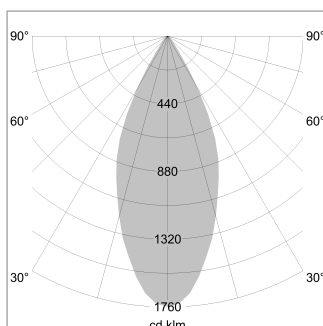

Pendiro XR

Article number: 80790038

LIGHT TECHNOLOGY

LED	COB
Light colour	835
Luminous flux	2930 lm
System power	23 W
Luminaire Efficiency	127 lm/W
Reflector	Flood
Beam angle	44°

LUMINAIRE

Weight	1.0 kg
Protection rating . class	IP 20 . I
Luminaire colour	stratoblack

OPTIONAL

RAL-colours, NCS-colours (powder coating or wet spraying) on inquiry, surface alloys on inquiry (only luminaire head and holding arm)

Suspended luminaire with LED, rated life of the LED L80/B10 > 50000 h, colour rendering index CRI > 80, chromaticity tolerance 2 SDCM (initial), reflector with circular light distribution pattern, reflector pure aluminium 99,99% in MIRO-Silver®, segmented and faceted, luminaire head die-cast aluminium, powder-coated, stratoblack

Height (m)	Beam Diameter (m)	Illuminance E0(0°) [lx]
1.0 m	0.81	5155.6
2.0 m	1.62	1288.9
3.0 m	2.43	572.8
4.0 m	3.24	322.2
5.0 m	4.05	206.2