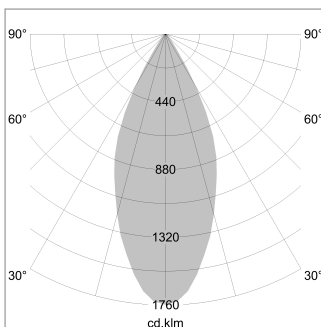

### LIGHT TECHNOLOGY

LED	COB
Light colour	840
Luminous flux	3010 lm
System power	23 W
Luminaire Efficiency	131 lm/W
Reflector	Flood
Beam angle	44°

### LUMINAIRE

Weight	1.0 kg
Protection rating . class	IP 20 . I
Luminaire colour	stratoblack

### OPTIONAL

RAL-colours, NCS-colours (powder coating or wet spraying) on inquiry, surface alloys on inquiry (only luminaire head and holding arm)

Suspended luminaire with LED, rated life of the LED L80/B10 > 50000 h, colour rendering index CRI > 80, chromaticity tolerance 2 SDCM (initial), reflector with circular light distribution pattern, reflector pure aluminium 99,99% in MIRO-Silver®, segmented and faceted, luminaire head die-cast aluminium, powder-coated, stratoblack

Height (m)	Beam Diameter (m)	Illuminance E0(0°) [lx]
1.0 m	0.81	5296.4
2.0 m	1.62	1324.1
3.0 m	2.43	588.5
4.0 m	3.24	331.0
5.0 m	4.05	211.9