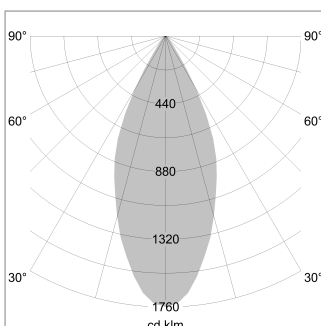

Pendiro XR

Article number: 80790040

LIGHT TECHNOLOGY

LED	COB
Light colour	927
Luminous flux	2250 lm
System power	23 W
Luminaire Efficiency	98 lm/W
Reflector	Flood
Beam angle	44°

LUMINAIRE

Weight	1.0 kg
Protection rating . class	IP 20 . I
Luminaire colour	stratoblack

OPTIONAL

RAL-colours, NCS-colours (powder coating or wet spraying) on inquiry, surface alloys on inquiry (only luminaire head and holding arm)

Suspended luminaire with LED, rated life of the LED L80/B10 > 50000 h, colour rendering index CRI > 90, chromaticity tolerance 2 SDCM (initial), reflector with circular light distribution pattern, reflector pure aluminium 99,99% in MIRO-Silver®, segmented and faceted, luminaire head die-cast aluminium, powder-coated, stratoblack

Height (m)	Beam Diameter (m)	Illuminance E0(0°) [lx]
1.0 m	0.81	3959.1
2.0 m	1.62	989.8
3.0 m	2.43	439.9
4.0 m	3.24	247.4
5.0 m	4.05	158.4