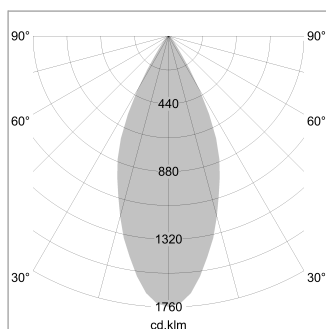

Pendiro XR

Article number: 80790041

LIGHT TECHNOLOGY

LED	COB
Light colour	BeColor
Luminous flux	1990 lm
System power	23 W
Luminaire Efficiency	87 lm/W
Reflector	Flood
Beam angle	44°

LUMINAIRE

Weight	1.0 kg
Protection rating . class	IP 20 . I
Luminaire colour	stratoblack

OPTIONAL

RAL-colours, NCS-colours (powder coating or wet spraying) on inquiry, surface alloys on inquiry (only luminaire head and holding arm)

Suspended luminaire with LED, rated life of the LED L80/B10 > 50000 h, chromaticity tolerance 2 SDCM (initial), reflector with circular light distribution pattern, reflector pure aluminium 99,99% in MIRO-Silver®, segmented and faceted, luminaire head die-cast aluminium, powder-coated, stratoblack

Height (m)	Beam Diameter (m)	Light Flux (lm)
1.0	0.81	3501.6
2.0	1.62	875.4
3.0	2.43	389.1
4.0	3.24	218.9
5.0	4.05	140.1

Ø (m) E0(0°) [lx]