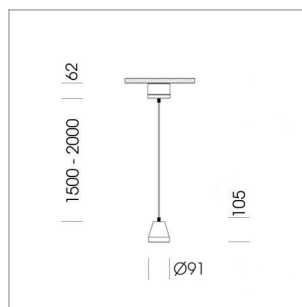

Pendiro XR

Article number: 80790041

LIGHT TECHNOLOGY

LED	COB
Light colour	BeColor
Luminous flux	1990 lm
System power	23 W
Luminaire Efficiency	87 lm/W
Reflector	Flood
Beam angle	44°

LUMINAIRE

Weight	1.0 kg
Protection rating . class	IP 20 . I
Luminaire colour	stratoblack

OPTIONAL

RAL-colours, NCS-colours (powder coating or wet spraying) on inquiry, surface alloys on inquiry (only luminaire head and holding arm)

Suspended luminaire with LED, rated life of the LED L80/B10 > 50000 h, chromaticity tolerance 2 SDCM (initial), reflector with circular light distribution pattern, reflector pure aluminium 99,99% in MIRO-Silver®, segmented and faceted, luminaire head die-cast aluminium, powder-coated, stratoblack

Height (m)	Beam Diameter (m)	Light Flux (lm)
1.0	0.81	3501.6
2.0	1.62	875.4
3.0	2.43	389.1
4.0	3.24	218.9
5.0	4.05	140.1

Ø (m) E0(0°) [lx]