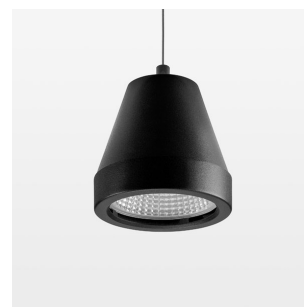

Pendiro XR

Article number: 80790041

LIGHT TECHNOLOGY

LED	COB
Light colour	BeColor
Luminous flux	1990 lm
System power	23 W
Luminaire Efficiency	87 lm/W
Reflector	Flood
Beam angle	44°

LUMINAIRE

Weight	1.0 kg
Protection rating . class	IP 20 . I
Luminaire colour	stratoblack

OPTIONAL

RAL-colours, NCS-colours (powder coating or wet spraying) on inquiry, surface alloys on inquiry (only luminaire head and holding arm)

Suspended luminaire with LED, rated life of the LED L80/B10 > 50000 h, chromaticity tolerance 2 SDCM (initial), reflector with circular light distribution pattern, reflector pure aluminium 99,99% in MIRO-Silver®, segmented and faceted, luminaire head die-cast aluminium, powder-coated, stratoblack