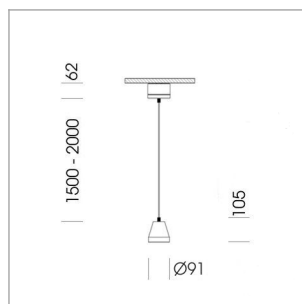

Pendiro XR

Article number: 80790042

LIGHT TECHNOLOGY

LED	COB
Light colour	BeCool
Luminous flux	2040 lm
System power	23 W
Luminaire Efficiency	89 lm/W
Reflector	Flood
Beam angle	44°

LUMINAIRE

Weight	1.0 kg
Protection rating . class	IP 20 . I
Luminaire colour	stratoblack

OPCJA

RAL-colours, NCS-colours (powder coating or wet spraying) on inquiry, surface alloys on inquiry (only luminaire head and holding arm)

Suspended luminaire with LED, rated life of the LED L80/B10 > 50000 h, colour rendering index CRI > 96, chromaticity tolerance 3 SDCM (initial), reflector with circular light distribution pattern, reflector pure aluminium 99,99% in MIRO-Silver®, segmented and faceted, luminaire head die-cast aluminium, powder-coated, stratoblack

Height (m)	Beam Diameter (m)	Illuminance E0(0°) [lx]
1.0	0.81	3589.6
2.0	1.62	897.4
3.0	2.43	398.8
4.0	3.24	224.3
5.0	4.05	143.6