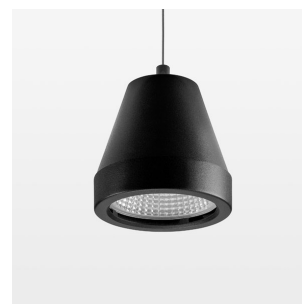

Pendiro XR

Article number: 80790042

LIGHT TECHNOLOGY

LED	COB
Light colour	BeCool
Luminous flux	2040 lm
System power	23 W
Luminaire Efficiency	89 lm/W
Reflector	Flood
Beam angle	44°

LUMINAIRE

Weight	1.0 kg
Protection rating . class	IP 20 . I
Luminaire colour	stratoblack

OPCJA

RAL-colours, NCS-colours (powder coating or wet spraying) on inquiry, surface alloys on inquiry (only luminaire head and holding arm)

Suspended luminaire with LED, rated life of the LED L80/B10 > 50000 h, colour rendering index CRI > 96, chromaticity tolerance 3 SDCM (initial), reflector with circular light distribution pattern, reflector pure aluminium 99,99% in MIRO-Silver®, segmented and faceted, luminaire head die-cast aluminium, powder-coated, stratoblack