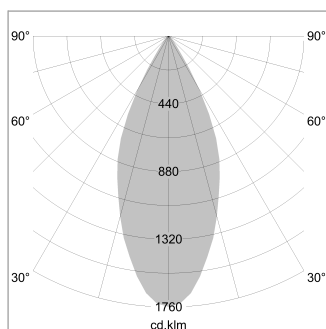

Pendiro XR

Article number: 80790042

LIGHT TECHNOLOGY

LED	COB
Light colour	BeCool
Luminous flux	2040 lm
System power	23 W
Luminaire Efficiency	89 lm/W
Reflector	Flood
Beam angle	44°

LUMINAIRE

Weight	1.0 kg
Protection rating . class	IP 20 . I
Luminaire colour	stratoblack

OPCJA

RAL-colours, NCS-colours (powder coating or wet spraying) on inquiry, surface alloys on inquiry (only luminaire head and holding arm)

Suspended luminaire with LED, rated life of the LED L80/B10 > 50000 h, colour rendering index CRI > 96, chromaticity tolerance 3 SDCM (initial), reflector with circular light distribution pattern, reflector pure aluminium 99,99% in MIRO-Silver®, segmented and faceted, luminaire head die-cast aluminium, powder-coated, stratoblack

Height (m)	Beam Diameter (m)	Illuminance E0(0°) [lx]
1.0	0.81	3589.6
2.0	1.62	897.4
3.0	2.43	398.8
4.0	3.24	224.3
5.0	4.05	143.6