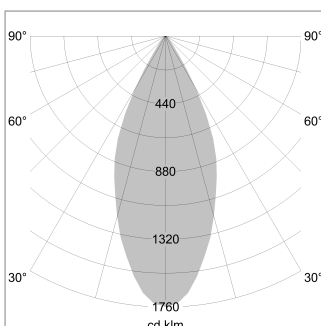

Pendiro XR

Article number: 80790061

LIGHT TECHNOLOGY

LED	COB
Light colour	830
Luminous flux	2900 lm
System power	23 W
Luminaire Efficiency	126 lm/W
Reflector	Flood
Beam angle	44°

LUMINAIRE

Weight	1.0 kg
Protection rating . class	IP 20 . I
Luminaire colour	stratowhite

OPCJA

RAL-colours, NCS-colours (powder coating or wet spraying) on inquiry, surface alloys on inquiry (only luminaire head and holding arm)

Suspended luminaire with LED, rated life of the LED L80/B10 > 50000 h, colour rendering index CRI > 80, chromaticity tolerance 2 SDCM (initial), reflector with circular light distribution pattern, reflector pure aluminium 99,99% in MIRO-Silver®, segmented and faceted, luminaire head die-cast aluminium, powder-coated, stratowhite

Height (m)	Beam Diameter (m)	Illuminance E0(0°) [lx]
1.0	0.81	5102.8
2.0	1.62	1275.7
3.0	2.43	567.0
4.0	3.24	318.9
5.0	4.05	204.1