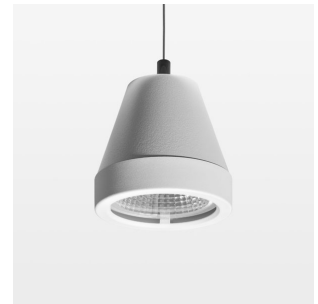

Pendiro XR

Article number: 80790066

LIGHT TECHNOLOGY

LED	COB
Light colour	BeCool
Luminous flux	2040 lm
System power	23 W
Luminaire Efficiency	89 lm/W
Reflector	Flood
Beam angle	44°

LUMINAIRE

Weight	1.0 kg
Protection rating . class	IP 20 . I
Luminaire colour	stratowhite

OPCJA

RAL-colours, NCS-colours (powder coating or wet spraying) on inquiry, surface alloys on inquiry (only luminaire head and holding arm)

Suspended luminaire with LED, rated life of the LED L80/B10 > 50000 h, colour rendering index CRI > 96, chromaticity tolerance 3 SDCM (initial), reflector with circular light distribution pattern, reflector pure aluminium 99,99% in MIRO-Silver®, segmented and faceted, luminaire head die-cast aluminium, powder-coated, stratowhite