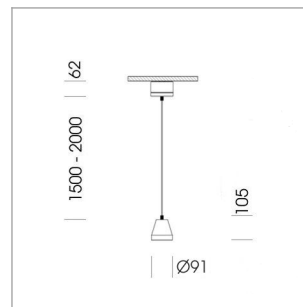

Pendiro XR

Article number: 80790066

LIGHT TECHNOLOGY

LED	COB
Light colour	BeCool
Luminous flux	2040 lm
System power	23 W
Luminaire Efficiency	89 lm/W
Reflector	Flood
Beam angle	44°

LUMINAIRE

Weight	1.0 kg
Protection rating . class	IP 20 . I
Luminaire colour	stratowhite

OPCJA

RAL-colours, NCS-colours (powder coating or wet spraying) on inquiry, surface alloys on inquiry (only luminaire head and holding arm)

Suspended luminaire with LED, rated life of the LED L80/B10 > 50000 h, colour rendering index CRI > 96, chromaticity tolerance 3 SDCM (initial), reflector with circular light distribution pattern, reflector pure aluminium 99,99% in MIRO-Silver®, segmented and faceted, luminaire head die-cast aluminium, powder-coated, stratowhite