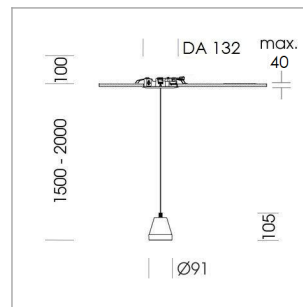

Pendiro XR

Article number: 80830006

LIGHT TECHNOLOGY

LED	COB
Light colour	BeCool
Luminous flux	1440 lm
System power	15 W
Luminaire Efficiency	96 lm/W
Reflector	Flood
Beam angle	44°

LUMINAIRE

Weight	0.6 kg
Luminaire colour	stratoblack

OPTIONAL

RAL-colours, NCS-colours (powder coating or wet spraying) on inquiry, surface alloys on inquiry (only luminaire head and holding arm)

Suspended luminaire with LED, rated life of the LED L80/B10 > 50000 h, colour rendering index CRI > 96, chromaticity tolerance 3 SDCM (initial), reflector with circular light distribution pattern, reflector pure aluminium 99,99% in MIRO-Silver®, segmented and faceted, luminaire head die-cast aluminium, powder-coated, stratoblack, separate driver unit