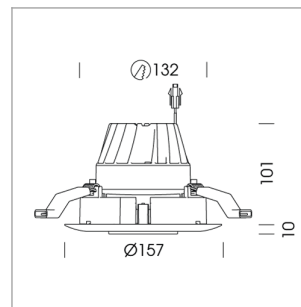

### LIGHT TECHNOLOGY

|                      |         |
|----------------------|---------|
| LED                  | COB     |
| Light colour         | BeCool  |
| Luminous flux        | 1820 lm |
| System power         | 23 W    |
| Luminaire Efficiency | 79 lm/W |
| Reflector            | Spot    |
| Beam angle           | 20°     |

### LUMINAIRE

|                           |             |
|---------------------------|-------------|
| Rotation angle            | 350°        |
| Swivel angle              | +30° / -30° |
| Weight                    | 0.72 kg     |
| Protection rating . class | IP20 . III  |
| Luminaire colour          | white       |

### OPTIONAL

RAL-colours, NCS-colours (powder coating or wet spraying) on inquiry, surface alloys on inquiry, honeycomb louver

Recessed directional spot with LED, rated life of the LED L80/B10 > 50000 h, colour rendering index CRI > 96, chromaticity tolerance 3 SDCM (initial), LED hybrid technology, 3D silicone lens to reduce the proportion of scattered light, reflector with circular light distribution pattern, reflector pure aluminium 99,99% in MIRO-Silver®, segmented and faceted, exchangeable reflector unit in high-sheen black plastic, with glass cover, luminaire head designed as heat sink die-cast aluminium, black anodized, rotation angle 350°, swivel angle +30°/-30°, assembly ring die-cast aluminum, front ring and trim in plastic, plastic clamp spring for ceiling attachment, white, separate driver unit