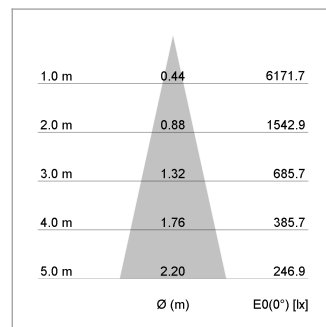

Note: All data are typical values. System features may change with product improvements due to technical advances. Errors excepted.