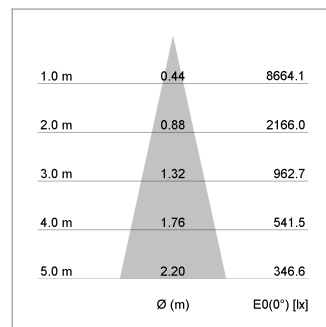

Note: All data are typical values. System features may change with product improvements due to technical advances. Errors excepted.