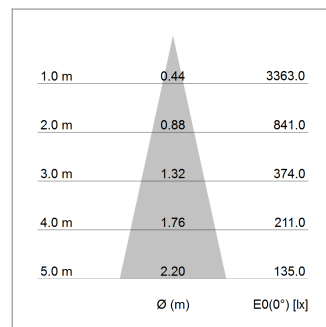

Note: All data are typical values. System features may change with product improvements due to technical advances. Errors excepted.