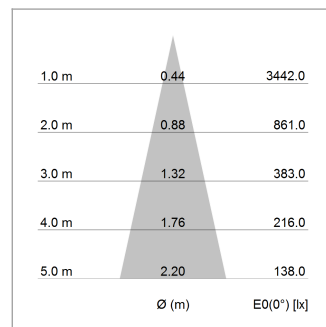

Note: All data are typical values. System features may change with product improvements due to technical advances. Errors excepted.