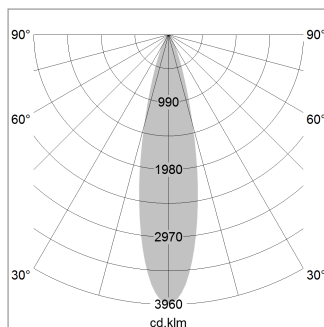

Note: All data are typical values. System features may change with product improvements due to technical advances. Errors excepted.