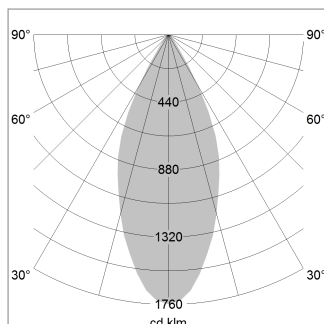

Intara CX

Article number: 51380009

LIGHT TECHNOLOGY

LED	COB
Light colour	GoldenBread
Luminous flux	3060 lm
System power	34 W
Luminaire Efficiency	90 lm/W
Reflector	Flood
Beam angle	40°

LUMINAIRE

Rotation angle	350°
Swivel angle	+30° / -30°
Weight	0.72 kg
Protection rating . class	IP20 . III
Luminaire colour	black

OPTIONAL

RAL-colours, NCS-colours (powder coating or wet spraying) on inquiry, surface alloys on inquiry, honeycomb louver

Recessed directional spot with LED, rated life of the LED L80/B10 > 50000 h, chromaticity tolerance 3 SDCM (initial), reflector with circular light distribution pattern, reflector pure aluminium 99,99% in MIRO-Silver®, segmented and faceted, exchangeable reflector unit in high-sheen black plastic, with glass cover, luminaire head designed as heat sink die-cast aluminium, black anodized, rotation angle 350°, swivel angle +30°/-30°, assembly ring die-cast aluminum, front ring and trim in plastic, plastic clamp spring for ceiling attachment, black, separate driver unit

1.0 m	0.81	5384.4
2.0 m	1.62	1346.1
3.0 m	2.43	598.3
4.0 m	3.24	336.5
5.0 m	4.05	215.4
Ø (m)		E0(0°) [lx]

Note: All data are typical values. System features may change with product improvements due to technical advances. Errors excepted.