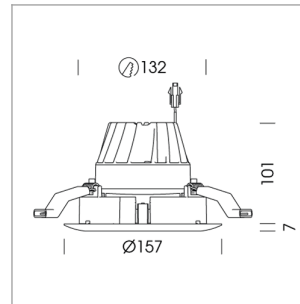

Intara CX

Article number: 51380009

LIGHT TECHNOLOGY

LED	COB
Light colour	GoldenBread
Luminous flux	3060 lm
System power	34 W
Luminaire Efficiency	90 lm/W
Reflector	Flood
Beam angle	40°

LUMINAIRE

Rotation angle	350°
Swivel angle	+30° / -30°
Weight	0.72 kg
Protection rating . class	IP20 . III
Luminaire colour	black

OPTIONAL

RAL-colours, NCS-colours (powder coating or wet spraying) on inquiry, surface alloys on inquiry, honeycomb louver

Recessed directional spot with LED, rated life of the LED L80/B10 > 50000 h, chromaticity tolerance 3 SDCM (initial), reflector with circular light distribution pattern, reflector pure aluminium 99,99% in MIRO-Silver®, segmented and faceted, exchangeable reflector unit in high-sheen black plastic, with glass cover, luminaire head designed as heat sink die-cast aluminium, black anodized, rotation angle 350°, swivel angle +30°/-30°, assembly ring die-cast aluminum, front ring and trim in plastic, plastic clamp spring for ceiling attachment, black, separate driver unit

1.0 m	0.81	5384.4
2.0 m	1.62	1346.1
3.0 m	2.43	598.3
4.0 m	3.24	336.5
5.0 m	4.05	215.4
Ø (m)		E0(0°) [lx]

Note: All data are typical values. System features may change with product improvements due to technical advances. Errors excepted.